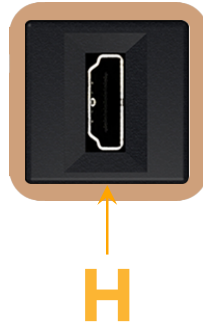

Features:

Module/Port Options:

- **A** Tamper Resistant AC Receptacle
- **E** USB-A & USB-C (20W)
- **M** Double USB-A (Fast Charging Ports - 18W)
- **H** HDMI
- **6** CAT 6
- **12** RJ 12
- **X** Switched AC
- **Y** 3-Way Switch (Low Voltage)
- **V** USB-C (45W High Speed Charging Port)
- **S** USB-C (25W High Speed Charging Port)
- **R** Switched AC (Rocker Switch)
- **D** Dimmer Switch

Plug:

Supplied with Low Profile Flat 45° Angle 120 VAC Plug

Optional Standard Straight 120 VAC Plug

Optional Straight 120 VAC Pass-through Plug

- CLEAN, COMPACT DESIGN
- STREAMLINED
- LOW PROFILE
- SIDE-EXITING CORDS
- PLUG & PLAY
- 6' AC CORD & PLUG (FLAT PLUG STANDARD)
- CUSTOMIZABLE CONFIGURATIONS AND FINISHES
- UL LISTED FOR MOUNTING IN FURNITURE
- 15A