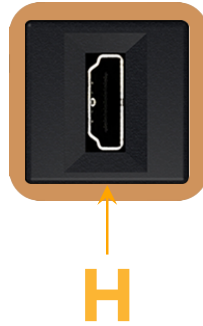

Bezel Finish: **SOLID COPPER**

Custom Finishes Available M-POWER-1T-H-CB

Features:

Module/Port Options:

- A** Tamper Resistant AC Receptacle
- E** USB-A & USB-C (20W)
- M** Double USB-A (Fast Charging Ports - 18W)
- H** HDMI
- 6** CAT 6
- 12** RJ 12
- X** Switched AC
- Y** 3-Way Switch (Low Voltage)
- V** USB-C (45W High Speed Charging Port)
- S** USB-C (25W High Speed Charging Port)
- R** Switched AC (Rocker Switch)
- D** Dimmer Switch