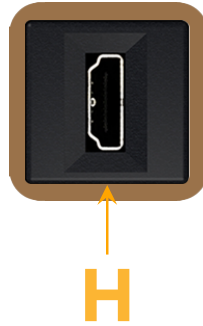

Bezel Finish: **SOLID BRONZE**

Custom Finishes Available M-POWER-1T-H-BZB

Features:

Module/Port Options:

- A** Tamper Resistant AC Receptacle
- E** USB-A & USB-C (20W)
- M** Double USB-A (Fast Charging Ports - 18W)
- H** HDMI
- 6** CAT 6
- 12** RJ 12
- X** Switched AC
- Y** 3-Way Switch (Low Voltage)
- V** USB-C (45W High Speed Charging Port)
- S** USB-C (25W High Speed Charging Port)
- R** Switched AC (Rocker Switch)
- D** Dimmer Switch