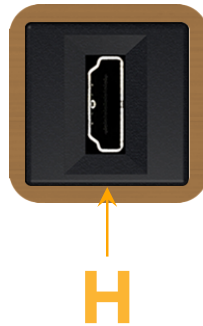

Bezel Finish: **SOLID BRONZE BRUSHED**

Custom Finishes Available M-POWER-1T-H-BZ4B

Features:

Module/Port Options:

- A Tamper Resistant AC Receptacle
- E USB-A & USB-C (20W)
- M Double USB-A (Fast Charging Ports - 18W)
- H HDMI
- 6 CAT 6
- 12 RJ 12
- X Switched AC
- Y 3-Way Switch (Low Voltage)
- V USB-C (45W High Speed Charging Port)
- S USB-C (25W High Speed Charging Port)
- R Switched AC (Rocker Switch)
- D Dimmer Switch