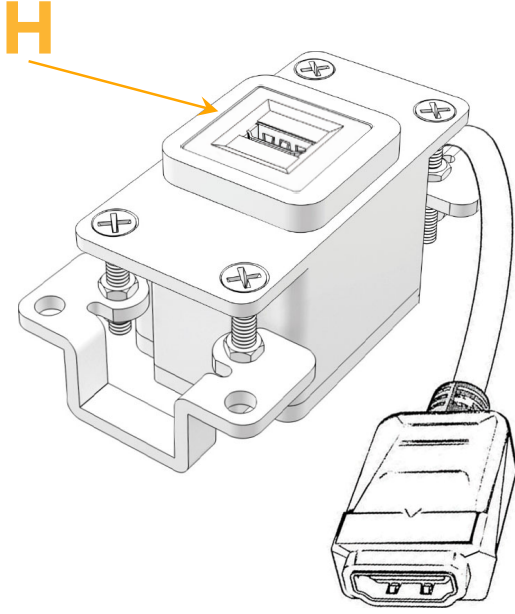

M-POWER-1T

AC POWER & DATA CONNECTIVITY SOLUTION

M-POWER-1T-H-BRB

Specs:

Modules/Ports:

H HDMI

Distributed by

Mormax Company, Inc.

8 Westchester Plaza

Elmsford, NY 10523

914-699-0101

sales@mormax.com

mormax.com