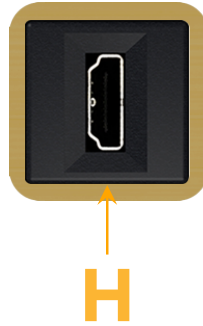

Features:

Module/Port Options:

- **A** Tamper Resistant AC Receptacle
- **E** USB-A & USB-C (20W)
- **M** Double USB-A (Fast Charging Ports - 18W)
- **H** HDMI
- **6** CAT 6
- **12** RJ 12
- **X** Switched AC
- **Y** 3-Way Switch (Low Voltage)
- **V** USB-C (45W High Speed Charging Port)
- **S** USB-C (25W High Speed Charging Port)
- **R** Switched AC (Rocker Switch)
- **D** Dimmer Switch

Plug:

Supplied with Low Profile Flat 45° Angle 120 VAC Plug

Optional Standard Straight 120 VAC Plug

Optional Straight 120 VAC Pass-through Plug

- CLEAN, COMPACT DESIGN
- STREAMLINED
- LOW PROFILE
- SIDE-EXITING CORDS
- PLUG & PLAY
- 6' AC CORD & PLUG (FLAT PLUG STANDARD)
- CUSTOMIZABLE CONFIGURATIONS AND FINISHES
- UL LISTED FOR MOUNTING IN FURNITURE
- 15A