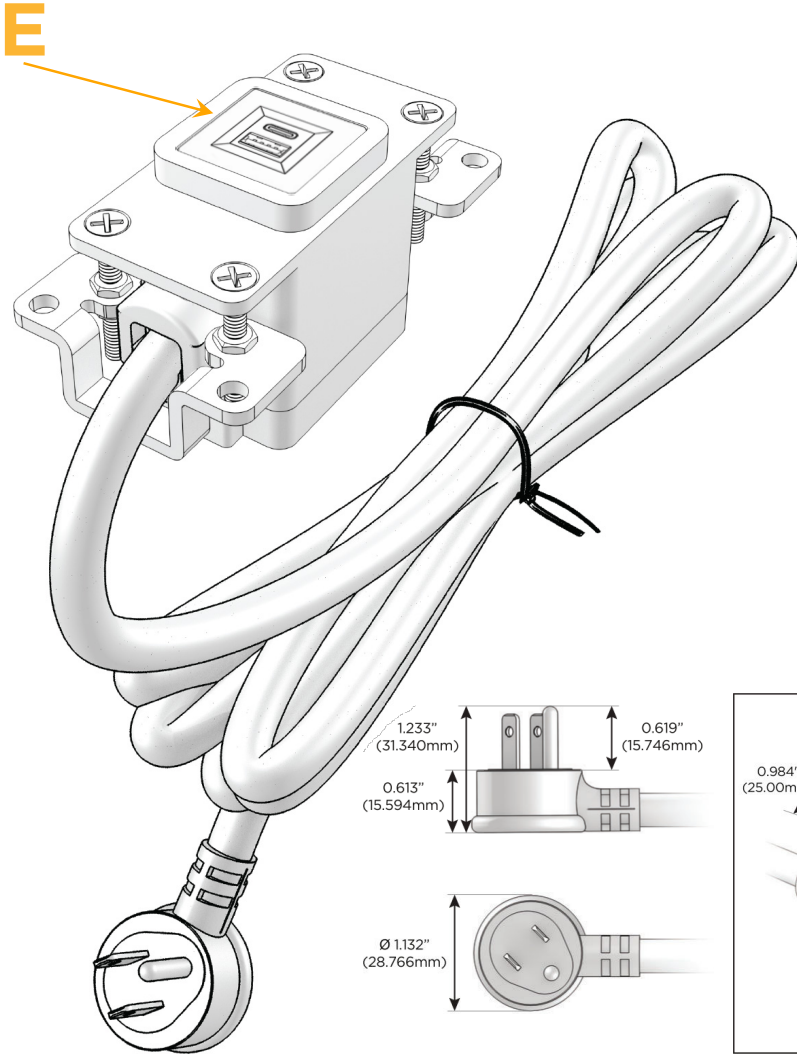

M-POWER-1T

AC POWER & DATA CONNECTIVITY SOLUTION

M-POWER-1T-E-WB

Specs:

Modules/Ports:

- E USB-A & USB-C (20W)

Distributed by

Mormax Company, Inc.

8 Westchester Plaza

Elmsford, NY 10523

914-699-0101

sales@mormax.com

mormax.com