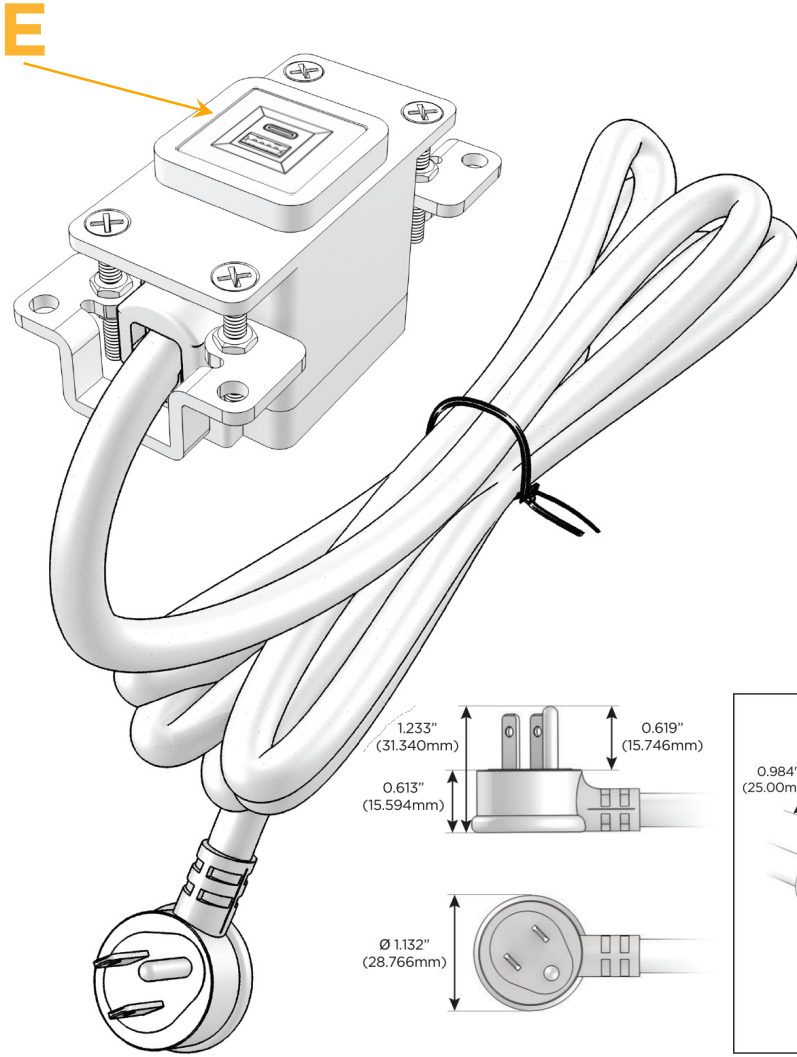

M-POWER-1T

AC POWER & DATA CONNECTIVITY SOLUTION

M-POWER-1T-E-SS4B

Specs:

Modules/Ports:

- E USB-A & USB-C (20W)

Distributed by

Mormax Company, Inc.

8 Westchester Plaza

Elmsford, NY 10523

914-699-0101

sales@mormax.com

mormax.com