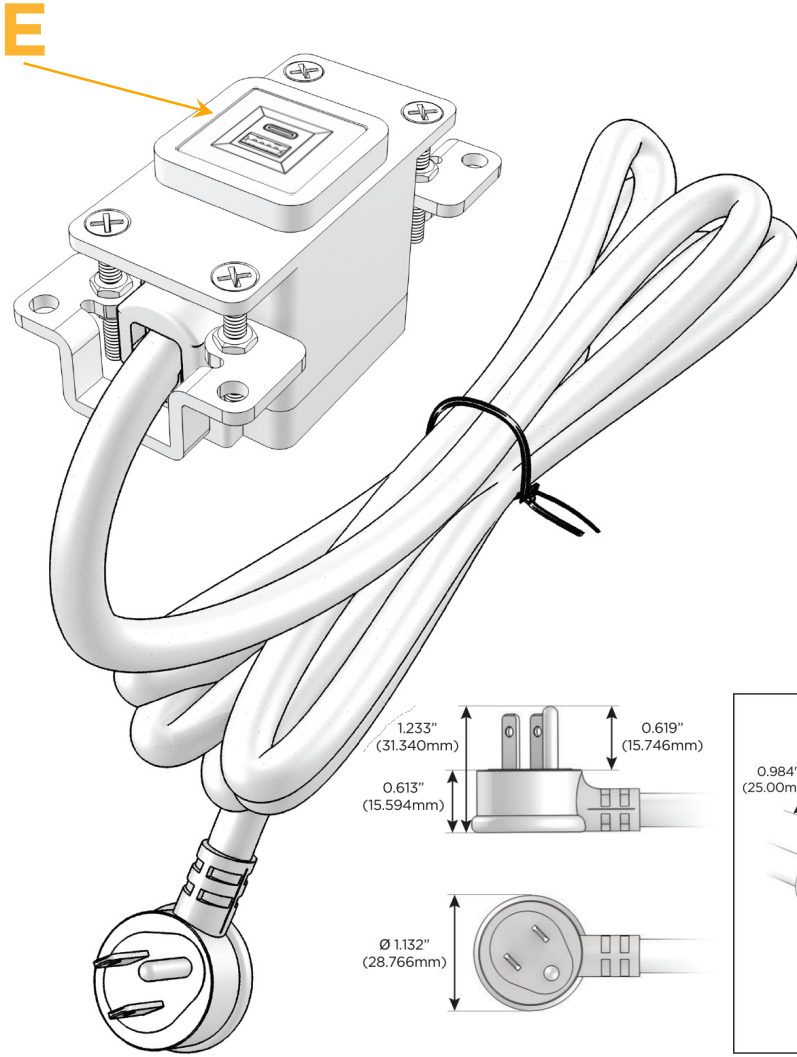

M-POWER-1T

AC POWER & DATA CONNECTIVITY SOLUTION

M-POWER-1T-E-CUAB

Specs:

Modules/Ports:

- E USB-A & USB-C (20W)

Distributed by

Mormax Company, Inc.

8 Westchester Plaza

Elmsford, NY 10523

914-699-0101

sales@mormax.com

mormax.com