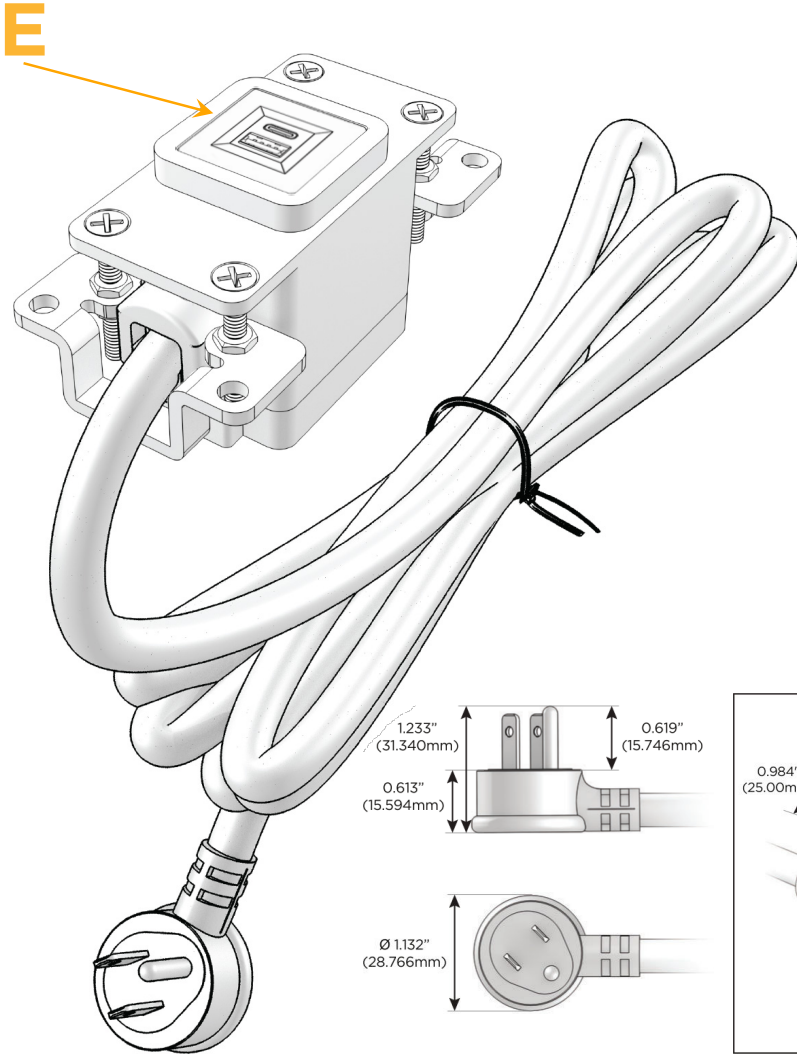

M-POWER-1T

AC POWER & DATA CONNECTIVITY SOLUTION

M-POWER-1T-E-CRAB

Specs:

Modules/Ports:

- E USB-A & USB-C (20W)

Distributed by

Mormax Company, Inc.

8 Westchester Plaza

Elmsford, NY 10523

914-699-0101

sales@mormax.com

mormax.com