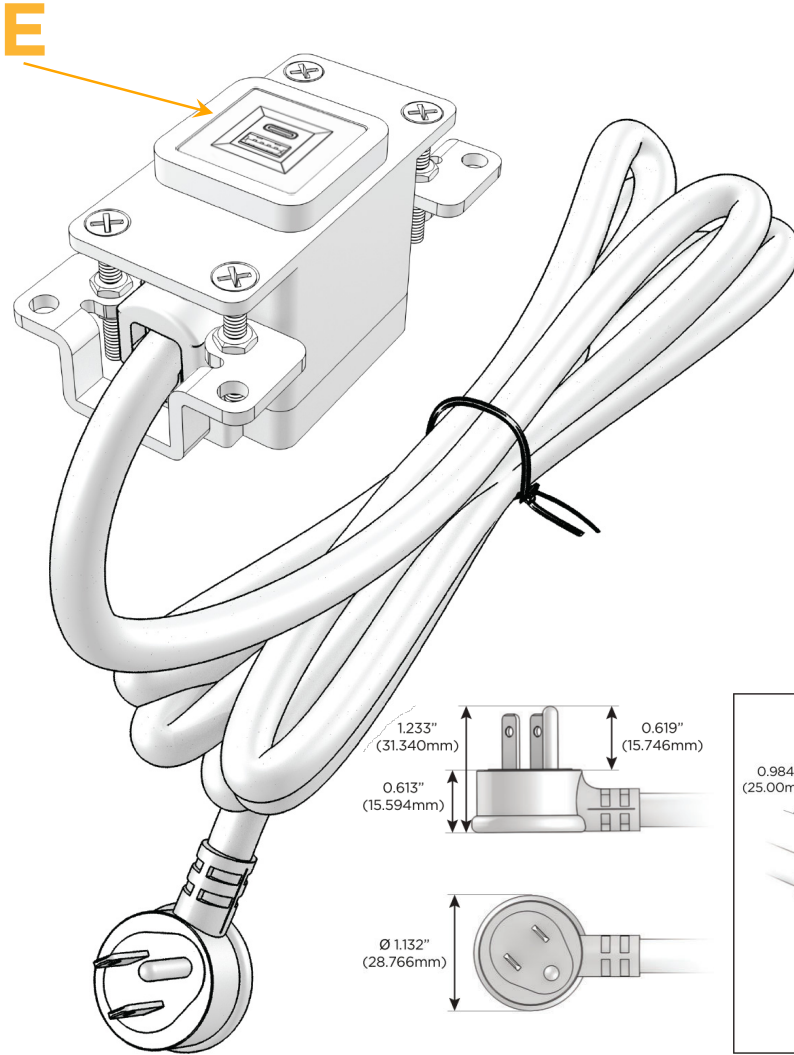

M-POWER-1T

AC POWER & DATA CONNECTIVITY SOLUTION

M-POWER-1T-E-CHAB

Specs:

Modules/Ports:

- E USB-A & USB-C (20W)

Distributed by

Mormax Company, Inc.

8 Westchester Plaza

Elmsford, NY 10523

914-699-0101

sales@mormax.com

mormax.com