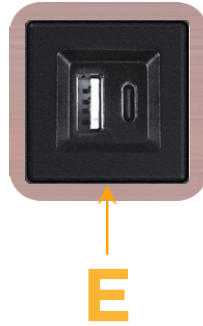

Features:

Module/Port Options:

- **A** Tamper Resistant AC Receptacle
- **E** USB-A & USB-C (20W)
- **M** Double USB-A (Fast Charging Ports - 18W)
- **H** HDMI
- **6** CAT 6
- **12** RJ 12
- **X** Switched AC
- **Y** 3-Way Switch (Low Voltage)
- **V** USB-C (45W High Speed Charging Port)
- **S** USB-C (25W High Speed Charging Port)
- **R** Switched AC (Rocker Switch)
- **D** Dimmer Switch

Plug:

Supplied with Low Profile Flat 45° Angle 120 VAC Plug

Optional Standard Straight 120 VAC Plug

Optional Straight 120 VAC Pass-through Plug

- CLEAN, COMPACT DESIGN
- STREAMLINED
- LOW PROFILE
- SIDE-EXITING CORDS
- PLUG & PLAY
- 6' AC CORD & PLUG (FLAT PLUG STANDARD)
- CUSTOMIZABLE CONFIGURATIONS AND FINISHES
- UL LISTED FOR MOUNTING IN FURNITURE
- 15A