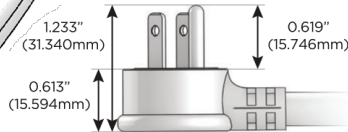

M-POWER-1T

AC POWER & DATA CONNECTIVITY SOLUTION

M-POWER-1T-E-BZ5AB

Specs:

Modules/Ports:

- E USB-A & USB-C (20W)

Distributed by

Mormax Company, Inc.

8 Westchester Plaza

Elmsford, NY 10523

914-699-0101

sales@mormax.com

mormax.com

TOP