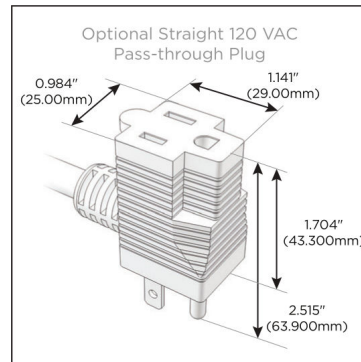

M-POWER-1T

AC POWER & DATA CONNECTIVITY SOLUTION

M-POWER-1T-E-BZ5AB

Specs:

Modules/Ports:

- E USB-A & USB-C (20W)

Distributed by

Mormax Company, Inc.

8 Westchester Plaza

Elmsford, NY 10523

914-699-0101

sales@mormax.com

mormax.com