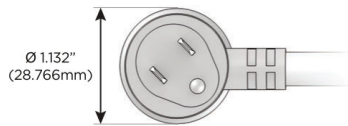

M-POWER-1T

AC POWER & DATA CONNECTIVITY SOLUTION

M-POWER-1T-E-BZ5AB

Specs:

Modules/Ports:

- E USB-A & USB-C (20W)

Distributed by

Mormax Company, Inc.

8 Westchester Plaza

Elmsford, NY 10523

914-699-0101

sales@mormax.com

mormax.com

TOP