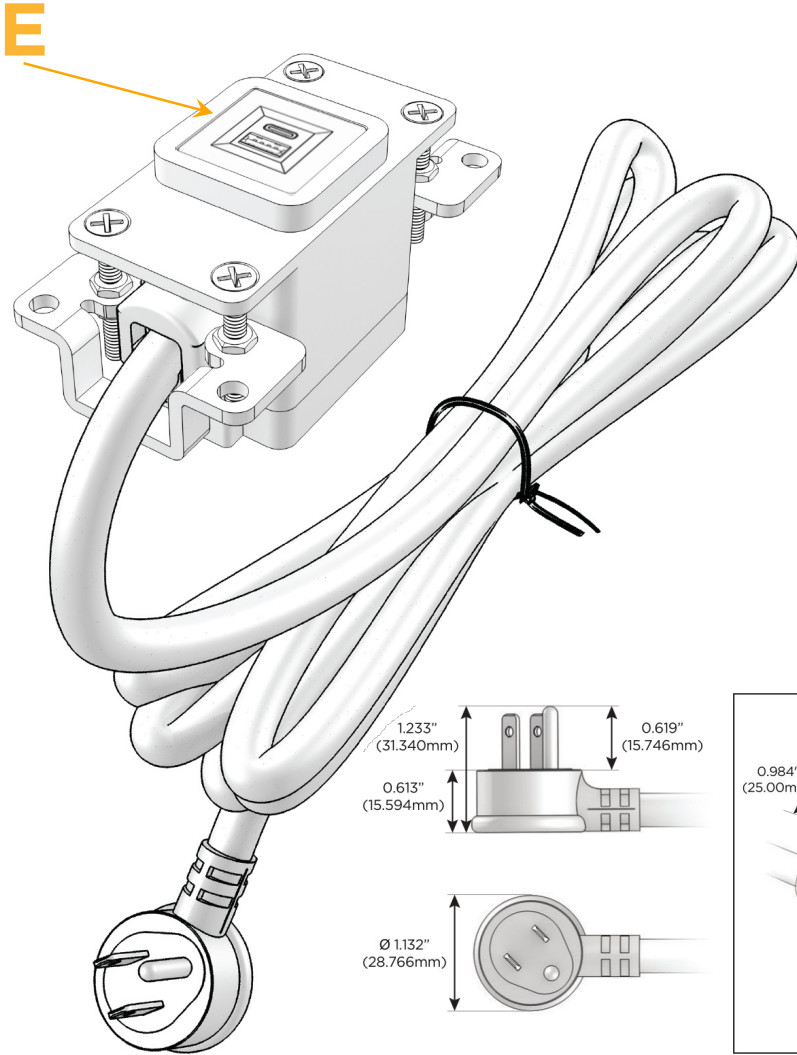

M-POWER-1T

AC POWER & DATA CONNECTIVITY SOLUTION

M-POWER-1T-E-BZ5AB

Specs:

Modules/Ports:

- E USB-A & USB-C (20W)

Distributed by

Mormax Company, Inc.

8 Westchester Plaza

Elmsford, NY 10523

914-699-0101

sales@mormax.com

mormax.com