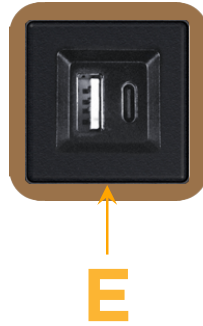

Features:

Module/Port Options:

- **A** Tamper Resistant AC Receptacle
- **E** USB-A & USB-C (20W)
- **M** Double USB-A (Fast Charging Ports - 18W)
- **H** HDMI
- **6** CAT 6
- **12** RJ 12
- **X** Switched AC
- **Y** 3-Way Switch (Low Voltage)
- **V** USB-C (45W High Speed Charging Port)
- **S** USB-C (25W High Speed Charging Port)
- **R** Switched AC (Rocker Switch)
- **D** Dimmer Switch

Plug:

Supplied with Low Profile Flat 45° Angle 120 VAC Plug

Optional Standard Straight 120 VAC Plug

Optional Straight 120 VAC Pass-through Plug

- CLEAN, COMPACT DESIGN
- STREAMLINED
- LOW PROFILE
- SIDE-EXITING CORDS
- PLUG & PLAY
- 6' AC CORD & PLUG (FLAT PLUG STANDARD)
- CUSTOMIZABLE CONFIGURATIONS AND FINISHES
- UL LISTED FOR MOUNTING IN FURNITURE
- 15A