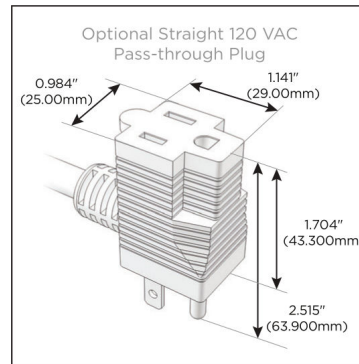

M-POWER-1T

AC POWER & DATA CONNECTIVITY SOLUTION

M-POWER-1T-E-BB

Specs:

Modules/Ports:

- E USB-A & USB-C (20W)

Distributed by

Mormax Company, Inc.

8 Westchester Plaza

Elmsford, NY 10523

914-699-0101

sales@mormax.com

mormax.com