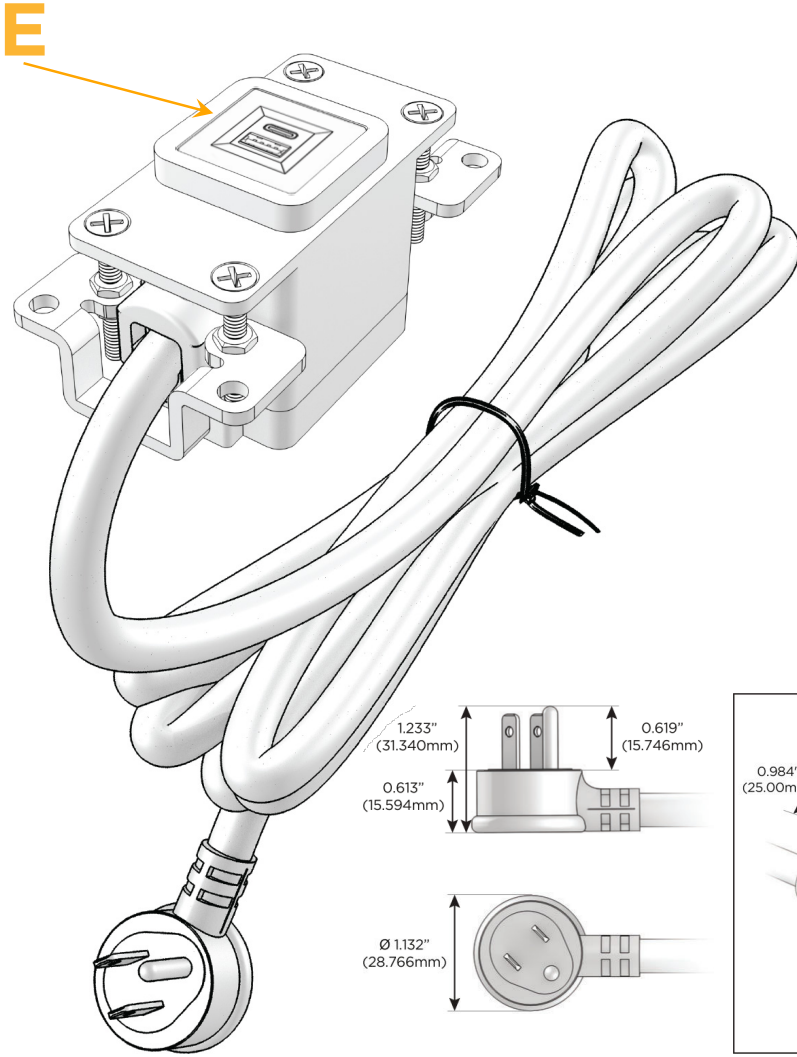

M-POWER-1T

AC POWER & DATA CONNECTIVITY SOLUTION

M-POWER-1T-E-BB

Specs:

Modules/Ports:

- E USB-A & USB-C (20W)

Distributed by

Mormax Company, Inc.

8 Westchester Plaza

Elmsford, NY 10523

914-699-0101

sales@mormax.com

mormax.com