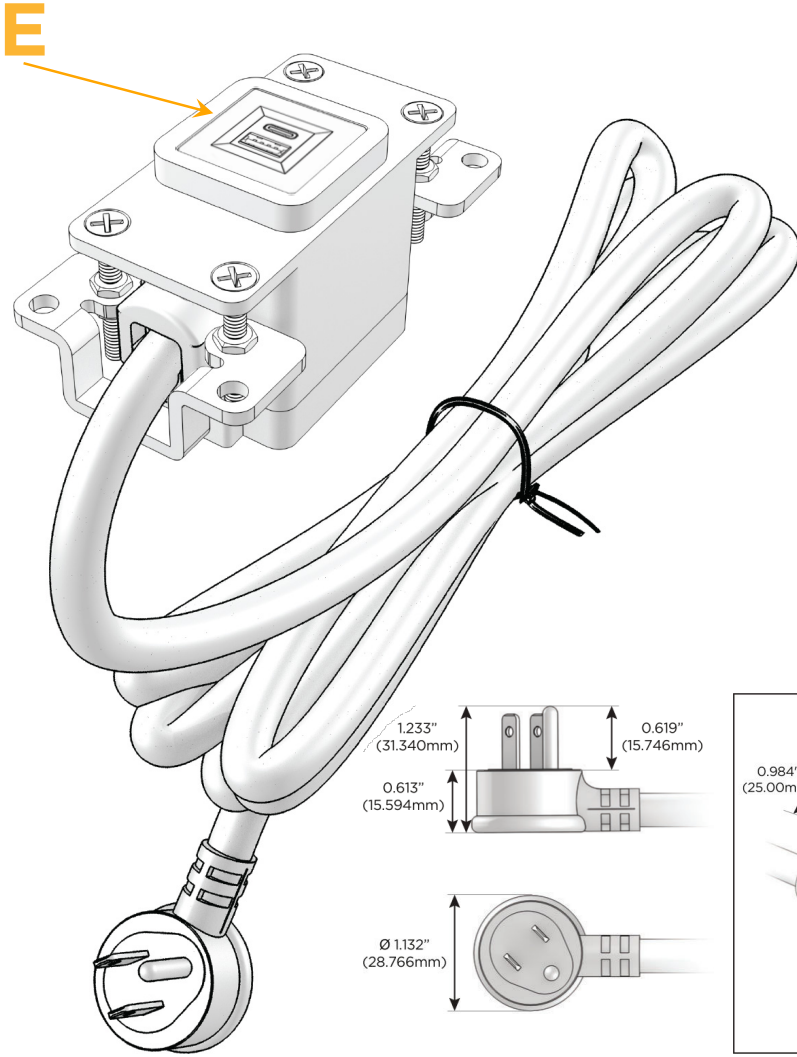

M-POWER-1T

AC POWER & DATA CONNECTIVITY SOLUTION

M-POWER-1T-E-BAB

Specs:

Modules/Ports:

- E USB-A & USB-C (20W)

Distributed by

Mormax Company, Inc.

8 Westchester Plaza

Elmsford, NY 10523

914-699-0101

sales@mormax.com

mormax.com