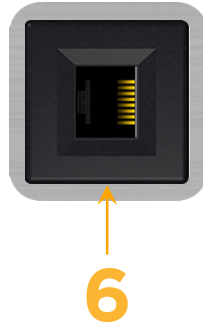

Bezel Finish: **STAINLESS STEEL BRUSHED**

Custom Finishes Available M-POWER-1T-6-SS4B

Features:

Module/Port Options:

- A** Tamper Resistant AC Receptacle
- E** USB-A & USB-C (20W)
- M** Double USB-A (Fast Charging Ports - 18W)
- H** HDMI
- 6** CAT 6
- 12** RJ 12
- X** Switched AC
- Y** 3-Way Switch (Low Voltage)
- V** USB-C (45W High Speed Charging Port)
- S** USB-C (25W High Speed Charging Port)
- R** Switched AC (Rocker Switch)
- D** Dimmer Switch