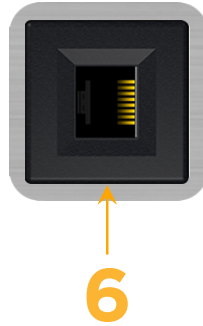

Bezel Finish: **BRUSHED STAINLESS (ABS)**

Custom Finishes Available M-POWER-1T-6-SS4AB

Features:

Module/Port Options:

- A** Tamper Resistant AC Receptacle
- E** USB-A & USB-C (20W)
- M** Double USB-A (Fast Charging Ports - 18W)
- H** HDMI
- 6** CAT 6
- 12** RJ 12
- X** Switched AC
- Y** 3-Way Switch (Low Voltage)
- V** USB-C (45W High Speed Charging Port)
- S** USB-C (25W High Speed Charging Port)
- R** Switched AC (Rocker Switch)
- D** Dimmer Switch