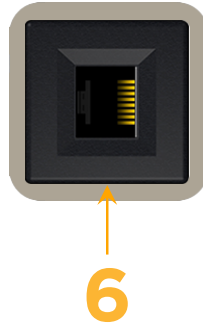

Bezel Finish: **SATIN NICKEL (ABS)**

Custom Finishes Available M-POWER-1T-6-SAB

Features:

Module/Port Options:

- A** Tamper Resistant AC Receptacle
- E** USB-A & USB-C (20W)
- M** Double USB-A (Fast Charging Ports - 18W)
- H** HDMI
- 6** CAT 6
- 12** RJ 12
- X** Switched AC
- Y** 3-Way Switch (Low Voltage)
- V** USB-C (45W High Speed Charging Port)
- S** USB-C (25W High Speed Charging Port)
- R** Switched AC (Rocker Switch)
- D** Dimmer Switch

Plug:

Supplied with Low Profile Flat 45° Angle 120 VAC Plug

Optional Standard Straight 120 VAC Plug

Optional Straight 120 VAC Pass-through Plug

- CLEAN, COMPACT DESIGN
- STREAMLINED
- LOW PROFILE
- SIDE-EXITING CORDS
- PLUG & PLAY
- 6' AC CORD & PLUG (FLAT PLUG STANDARD)
- CUSTOMIZABLE CONFIGURATIONS AND FINISHES
- UL LISTED FOR MOUNTING IN FURNITURE
- 15A