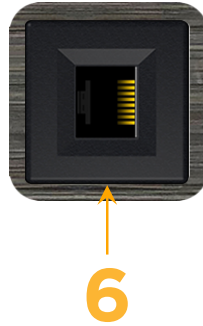

Bezel Finish: **GUNMETAL (ABS)**

Custom Finishes Available M-POWER-1T-6-S3AB

Features:

Module/Port Options:

- A** Tamper Resistant AC Receptacle
- E** USB-A & USB-C (20W)
- M** Double USB-A (Fast Charging Ports - 18W)
- H** HDMI
- 6** CAT 6
- 12** RJ 12
- X** Switched AC
- Y** 3-Way Switch (Low Voltage)
- V** USB-C (45W High Speed Charging Port)
- S** USB-C (25W High Speed Charging Port)
- R** Switched AC (Rocker Switch)
- D** Dimmer Switch