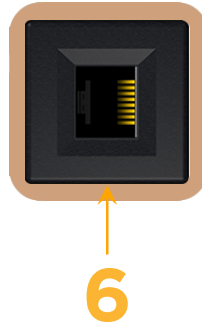

sales@mormax.com

mormax.com

Metro Light & Power's line of power & data solutions offers sophisticated design elements combined with greater ease of installation. Streamlined and low-profile, enhanced by side-exiting cords, our outlets advance the industry with their cutting edge look and feel. We believe flexibility is key, and we provide a variety of mounting options, including the ability to mount in limited spaces. Our outlets are available in many finishes and configurations, in addition to a custom color and finish capability for our clients.

Bezel Finish: **COPPER (ABS)**

Custom Finishes Available M-POWER-1T-6-CUAB

Features:

Module/Port Options:

- A** Tamper Resistant AC Receptacle
- E** USB-A & USB-C (20W)
- M** Double USB-A (Fast Charging Ports - 18W)
- H** HDMI
- 6** CAT 6
- 12** RJ 12
- X** Switched AC
- Y** 3-Way Switch (Low Voltage)
- V** USB-C (45W High Speed Charging Port)
- S** USB-C (25W High Speed Charging Port)
- R** Switched AC (Rocker Switch)
- D** Dimmer Switch