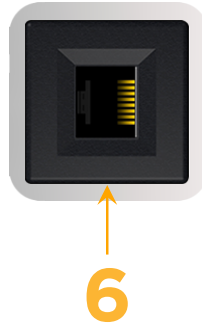

Features:

Module/Port Options:

- **A** Tamper Resistant AC Receptacle
- **E** USB-A & USB-C (20W)
- **M** Double USB-A (Fast Charging Ports - 18W)
- **H** HDMI
- **6** CAT 6
- **12** RJ 12
- **X** Switched AC
- **Y** 3-Way Switch (Low Voltage)
- **V** USB-C (45W High Speed Charging Port)
- **S** USB-C (25W High Speed Charging Port)
- **R** Switched AC (Rocker Switch)
- **D** Dimmer Switch

Plug:

Supplied with Low Profile Flat 45° Angle 120 VAC Plug

Optional Standard Straight 120 VAC Plug

Optional Straight 120 VAC Pass-through Plug

- CLEAN, COMPACT DESIGN
- STREAMLINED
- LOW PROFILE
- SIDE-EXITING CORDS
- PLUG & PLAY
- 6' AC CORD & PLUG (FLAT PLUG STANDARD)
- CUSTOMIZABLE CONFIGURATIONS AND FINISHES
- UL LISTED FOR MOUNTING IN FURNITURE
- 15A