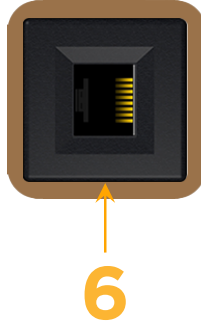

Features:

Module/Port Options:

- **A** Tamper Resistant AC Receptacle
- **E** USB-A & USB-C (20W)
- **M** Double USB-A (Fast Charging Ports - 18W)
- **H** HDMI
- **6** CAT 6
- **12** RJ 12
- **X** Switched AC
- **Y** 3-Way Switch (Low Voltage)
- **V** USB-C (45W High Speed Charging Port)
- **S** USB-C (25W High Speed Charging Port)
- **R** Switched AC (Rocker Switch)
- **D** Dimmer Switch

Plug:

Supplied with Low Profile Flat 45° Angle 120 VAC Plug

Optional Standard Straight 120 VAC Plug

Optional Straight 120 VAC Pass-through Plug

- CLEAN, COMPACT DESIGN
- STREAMLINED
- LOW PROFILE
- SIDE-EXITING CORDS
- PLUG & PLAY
- 6' AC CORD & PLUG (FLAT PLUG STANDARD)
- CUSTOMIZABLE CONFIGURATIONS AND FINISHES
- UL LISTED FOR MOUNTING IN FURNITURE
- 15A