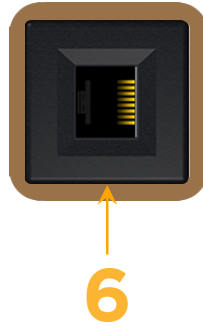

M-POWER-1T

AC POWER & DATA CONNECTIVITY SOLUTION

M-POWER-1T-6-BZ5AB

Distributed by

Mormax Company, Inc.

8 Westchester Plaza

Elmsford, NY 10523

914-699-0101

sales@mormax.com

mormax.com

Metro Light & Power's line of power & data solutions offers sophisticated design elements combined with greater ease of installation. Streamlined and low-profile, enhanced by side-exiting cords, our outlets advance the industry with their cutting edge look and feel. We believe flexibility is key, and we provide a variety of mounting options, including the ability to mount in limited spaces. Our outlets are available in many finishes and configurations, in addition to a custom color and finish capability for our clients.

Bezel Finish: **ARCHITECTURAL BRONZE (ABS)**

Custom Finishes Available M-POWER-1T-6-BZ5AB

Features:

Module/Port Options:

- **A** Tamper Resistant AC Receptacle
- **E** USB-A & USB-C (20W)
- **M** Double USB-A (Fast Charging Ports - 18W)
- **H** HDMI
- **6** CAT 6
- **12** RJ 12
- **X** Switched AC
- **Y** 3-Way Switch (Low Voltage)
- **V** USB-C (45W High Speed Charging Port)
- **S** USB-C (25W High Speed Charging Port)
- **R** Switched AC (Rocker Switch)
- **D** Dimmer Switch

Plug:

Supplied with Low Profile Flat 45° Angle 120 VAC Plug

Optional Standard Straight 120 VAC Plug

Optional Straight 120 VAC Pass-through Plug

- CLEAN, COMPACT DESIGN
- STREAMLINED
- LOW PROFILE
- SIDE-EXITING CORDS
- PLUG & PLAY
- 6' AC CORD & PLUG (FLAT PLUG STANDARD)
- CUSTOMIZABLE CONFIGURATIONS AND FINISHES
- UL LISTED FOR MOUNTING IN FURNITURE
- 15A