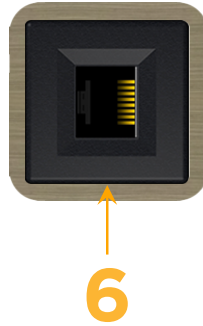

Bezel Finish: **ANTIQUED ARCHITECTURAL BRONZE (ABS)**

Custom Finishes Available M-POWER-1T-6-BZ5AAB

Features:

Module/Port Options:

- A** Tamper Resistant AC Receptacle
- E** USB-A & USB-C (20W)
- M** Double USB-A (Fast Charging Ports - 18W)
- H** HDMI
- 6** CAT 6
- 12** RJ 12
- X** Switched AC
- Y** 3-Way Switch (Low Voltage)
- V** USB-C (45W High Speed Charging Port)
- S** USB-C (25W High Speed Charging Port)
- R** Switched AC (Rocker Switch)
- D** Dimmer Switch

Plug:

Supplied with Low Profile Flat 45° Angle 120 VAC Plug

Optional Standard Straight 120 VAC Plug

Optional Straight 120 VAC Pass-through Plug

- CLEAN, COMPACT DESIGN
- STREAMLINED
- LOW PROFILE
- SIDE-EXITING CORDS
- PLUG & PLAY
- 6' AC CORD & PLUG (FLAT PLUG STANDARD)
- CUSTOMIZABLE CONFIGURATIONS AND FINISHES
- UL LISTED FOR MOUNTING IN FURNITURE
- 15A