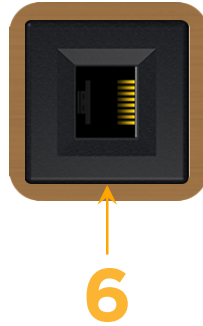

Features:

Module/Port Options:

- **A** Tamper Resistant AC Receptacle
- **E** USB-A & USB-C (20W)
- **M** Double USB-A (Fast Charging Ports - 18W)
- **H** HDMI
- **6** CAT 6
- **12** RJ 12
- **X** Switched AC
- **Y** 3-Way Switch (Low Voltage)
- **V** USB-C (45W High Speed Charging Port)
- **S** USB-C (25W High Speed Charging Port)
- **R** Switched AC (Rocker Switch)
- **D** Dimmer Switch

Plug:

Supplied with Low Profile Flat 45° Angle 120 VAC Plug

Optional Standard Straight 120 VAC Plug

Optional Straight 120 VAC Pass-through Plug

- CLEAN, COMPACT DESIGN
- STREAMLINED
- LOW PROFILE
- SIDE-EXITING CORDS
- PLUG & PLAY
- 6' AC CORD & PLUG (FLAT PLUG STANDARD)
- CUSTOMIZABLE CONFIGURATIONS AND FINISHES
- UL LISTED FOR MOUNTING IN FURNITURE
- 15A