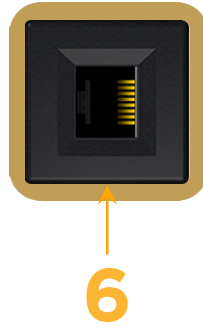

M-POWER-1T

AC POWER & DATA CONNECTIVITY SOLUTION

M-POWER-1T-6-BRB

Distributed by

Mormax Company, Inc.

8 Westchester Plaza

Elmsford, NY 10523

914-699-0101

sales@mormax.com

mormax.com

Metro Light & Power's line of power & data solutions offers sophisticated design elements combined with greater ease of installation. Streamlined and low-profile, enhanced by side-exiting cords, our outlets advance the industry with their cutting edge look and feel. We believe flexibility is key, and we provide a variety of mounting options, including the ability to mount in limited spaces. Our outlets are available in many finishes and configurations, in addition to a custom color and finish capability for our clients.

Bezel Finish: **SOLID BRASS**

Custom Finishes Available M-POWER-1T-6-BRB

Features:

Module/Port Options:

- **A** Tamper Resistant AC Receptacle
- **E** USB-A & USB-C (20W)
- **M** Double USB-A (Fast Charging Ports - 18W)
- **H** HDMI
- **6** CAT 6
- **12** RJ 12
- **X** Switched AC
- **Y** 3-Way Switch (Low Voltage)
- **V** USB-C (45W High Speed Charging Port)
- **S** USB-C (25W High Speed Charging Port)
- **R** Switched AC (Rocker Switch)
- **D** Dimmer Switch

Plug:

Supplied with Low Profile Flat 45° Angle 120 VAC Plug

Optional Standard Straight 120 VAC Plug

Optional Straight 120 VAC Pass-through Plug

- CLEAN, COMPACT DESIGN
- STREAMLINED
- LOW PROFILE
- SIDE-EXITING CORDS
- PLUG & PLAY
- 6' AC CORD & PLUG (FLAT PLUG STANDARD)
- CUSTOMIZABLE CONFIGURATIONS AND FINISHES
- UL LISTED FOR MOUNTING IN FURNITURE
- 15A