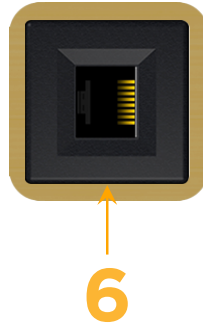

Bezel Finish: **SOLID BRASS BRUSHED**

Custom Finishes Available M-POWER-1T-6-BR4B

Features:

Module/Port Options:

- A** Tamper Resistant AC Receptacle
- E** USB-A & USB-C (20W)
- M** Double USB-A (Fast Charging Ports - 18W)
- H** HDMI
- 6** CAT 6
- 12** RJ 12
- X** Switched AC
- Y** 3-Way Switch (Low Voltage)
- V** USB-C (45W High Speed Charging Port)
- S** USB-C (25W High Speed Charging Port)
- R** Switched AC (Rocker Switch)
- D** Dimmer Switch