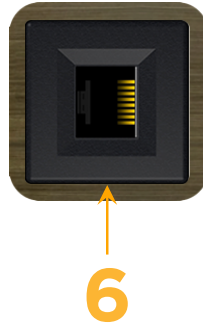

M-POWER-1T

AC POWER & DATA CONNECTIVITY SOLUTION

M-POWER-1T-6-APAB

Distributed by

Mormax Company, Inc.

8 Westchester Plaza

Elmsford, NY 10523

914-699-0101

sales@mormax.com

mormax.com

Metro Light & Power's line of power & data solutions offers sophisticated design elements combined with greater ease of installation. Streamlined and low-profile, enhanced by side-exiting cords, our outlets advance the industry with their cutting edge look and feel. We believe flexibility is key, and we provide a variety of mounting options, including the ability to mount in limited spaces. Our outlets are available in many finishes and configurations, in addition to a custom color and finish capability for our clients.

Bezel Finish: **SPECIAL ANTIQUE BRONZE (ABS)**

Custom Finishes Available M-POWER-1T-6-APAB

Features:

Module/Port Options:

- **A** Tamper Resistant AC Receptacle
- **E** USB-A & USB-C (20W)
- **M** Double USB-A (Fast Charging Ports - 18W)
- **H** HDMI
- **6** CAT 6
- **12** RJ 12
- **X** Switched AC
- **Y** 3-Way Switch (Low Voltage)
- **V** USB-C (45W High Speed Charging Port)
- **S** USB-C (25W High Speed Charging Port)
- **R** Switched AC (Rocker Switch)
- **D** Dimmer Switch

Plug:

Supplied with Low Profile Flat 45° Angle 120 VAC Plug

Optional Standard Straight 120 VAC Plug

Optional Straight 120 VAC Pass-through Plug

- CLEAN, COMPACT DESIGN
- STREAMLINED
- LOW PROFILE
- SIDE-EXITING CORDS
- PLUG & PLAY
- 6' AC CORD & PLUG (FLAT PLUG STANDARD)
- CUSTOMIZABLE CONFIGURATIONS AND FINISHES
- UL LISTED FOR MOUNTING IN FURNITURE
- 15A