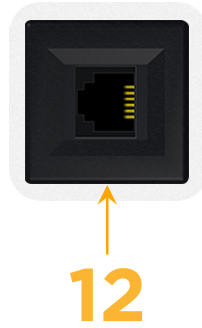

Bezel Finish: **WHITE (STEEL)**

Custom Finishes Available M-POWER-1T-12-WB

Features:

Module/Port Options:

- A** Tamper Resistant AC Receptacle
- E** USB-A & USB-C (20W)
- M** Double USB-A (Fast Charging Ports - 18W)
- H** HDMI
- 6** CAT 6
- 12** RJ 12
- X** Switched AC
- Y** 3-Way Switch (Low Voltage)
- V** USB-C (45W High Speed Charging Port)
- S** USB-C (25W High Speed Charging Port)
- R** Switched AC (Rocker Switch)
- D** Dimmer Switch