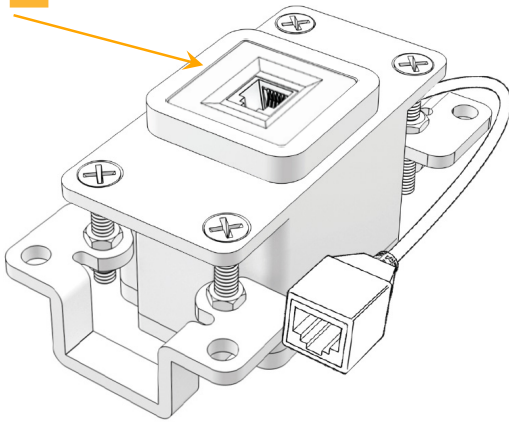

M-POWER-1T

AC POWER & DATA CONNECTIVITY SOLUTION

M-POWER-1T-12-WB

Specs:

Modules/Ports:

12 RJ 12

Distributed by

Mormax Company, Inc.

8 Westchester Plaza

Elmsford, NY 10523

914-699-0101

sales@mormax.com

mormax.com

12