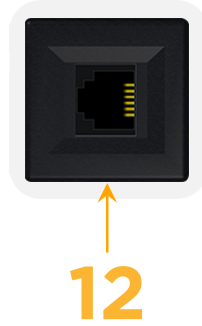

Bezel Finish: **WHITE (ABS)**

Custom Finishes Available M-POWER-1T-12-WAB

Features:

Module/Port Options:

- A** Tamper Resistant AC Receptacle
- E** USB-A & USB-C (20W)
- M** Double USB-A (Fast Charging Ports - 18W)
- H** HDMI
- 6** CAT 6
- 12** RJ 12
- X** Switched AC
- Y** 3-Way Switch (Low Voltage)
- V** USB-C (45W High Speed Charging Port)
- S** USB-C (25W High Speed Charging Port)
- R** Switched AC (Rocker Switch)
- D** Dimmer Switch