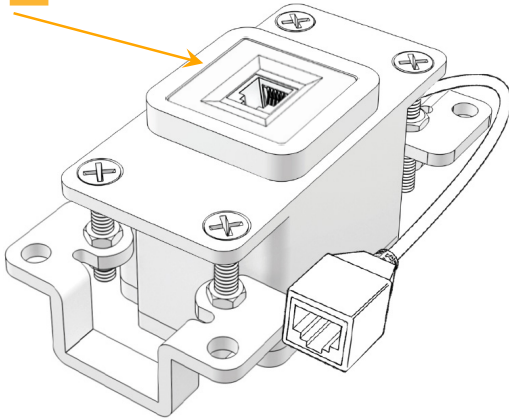

M-POWER-1T

AC POWER & DATA CONNECTIVITY SOLUTION

M-POWER-1T-12-SS4B

Specs:

Modules/Ports:

12 RJ 12

Distributed by

Mormax Company, Inc.

8 Westchester Plaza

Elmsford, NY 10523

914-699-0101

sales@mormax.com

mormax.com

12