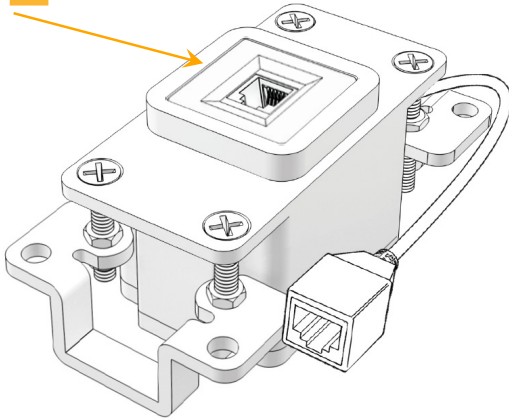

M-POWER-1T

AC POWER & DATA CONNECTIVITY SOLUTION

M-POWER-1T-12-SAB

Specs:

Modules/Ports:

12 RJ 12

Distributed by

Mormax Company, Inc.

8 Westchester Plaza

Elmsford, NY 10523

914-699-0101

sales@mormax.com

mormax.com

12