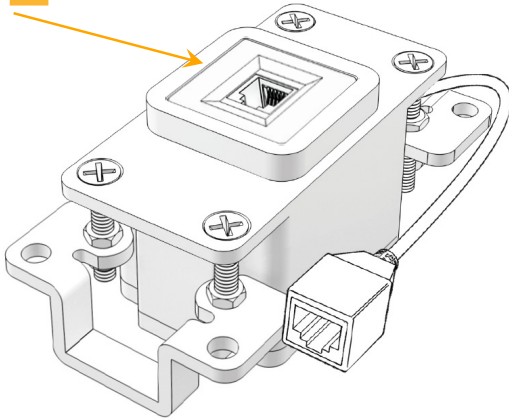

M-POWER-1T

AC POWER & DATA CONNECTIVITY SOLUTION

M-POWER-1T-12-CB

Specs:

Modules/Ports:

12 RJ 12

Distributed by

Mormax Company, Inc.

8 Westchester Plaza

Elmsford, NY 10523

914-699-0101

sales@mormax.com

mormax.com

12