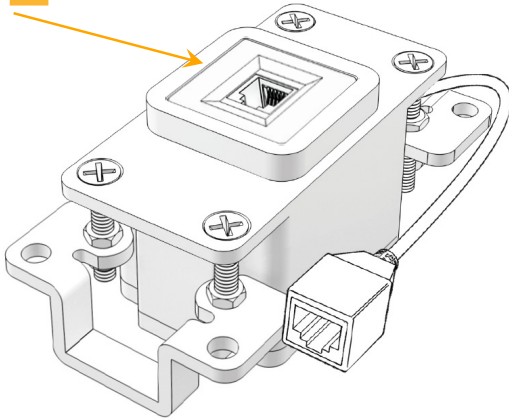

M-POWER-1T

AC POWER & DATA CONNECTIVITY SOLUTION

M-POWER-1T-12-BZB

Specs:

Modules/Ports:

12 RJ 12

Distributed by

Mormax Company, Inc.

8 Westchester Plaza

Elmsford, NY 10523

914-699-0101

sales@mormax.com

mormax.com

12