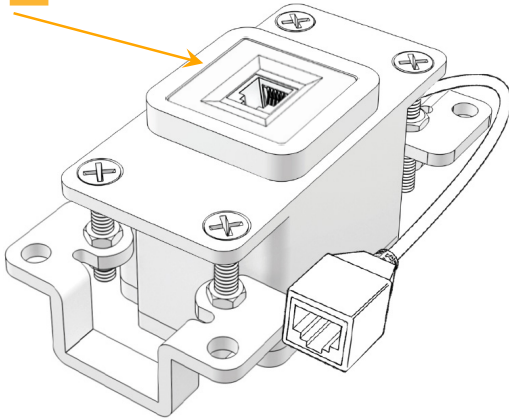

M-POWER-1T

AC POWER & DATA CONNECTIVITY SOLUTION

M-POWER-1T-12-BZAB

Specs:

Modules/Ports:

12 RJ 12

Distributed by

Mormax Company, Inc.

8 Westchester Plaza

Elmsford, NY 10523

914-699-0101

sales@mormax.com

mormax.com

12