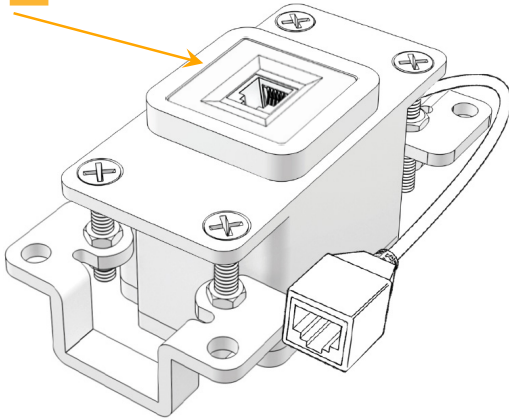

M-POWER-1T

AC POWER & DATA CONNECTIVITY SOLUTION

M-POWER-1T-12-BZ5AAB

Specs:

Modules/Ports:

12 RJ 12

Distributed by

Mormax Company, Inc.

8 Westchester Plaza

Elmsford, NY 10523

914-699-0101

sales@mormax.com

mormax.com

12