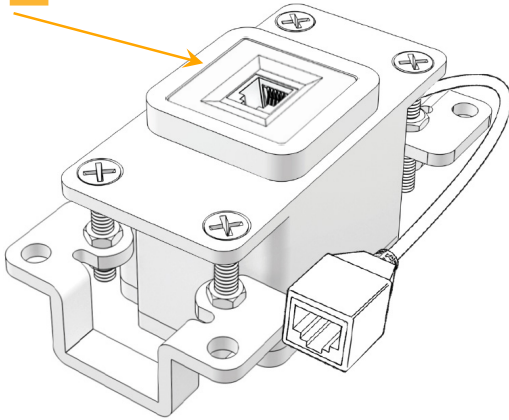

M-POWER-1T

AC POWER & DATA CONNECTIVITY SOLUTION

M-POWER-1T-12-BZ4B

Specs:

Modules/Ports:

12 RJ 12

Distributed by

Mormax Company, Inc.

8 Westchester Plaza

Elmsford, NY 10523

914-699-0101

sales@mormax.com

mormax.com

12