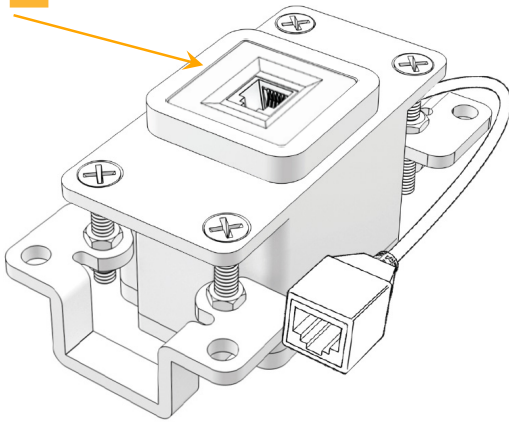

M-POWER-1T

AC POWER & DATA CONNECTIVITY SOLUTION

M-POWER-1T-12-BRAB

Specs:

Modules/Ports:

12 RJ 12

Distributed by

Mormax Company, Inc.

8 Westchester Plaza

Elmsford, NY 10523

914-699-0101

sales@mormax.com

mormax.com

12