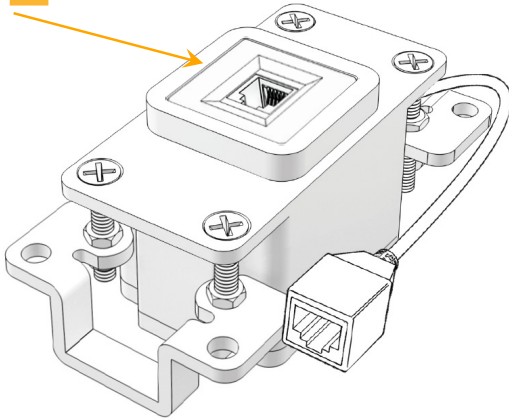

M-POWER-1T

AC POWER & DATA CONNECTIVITY SOLUTION

M-POWER-1T-12-BR4B

Specs:

Modules/Ports:

12 RJ 12

Distributed by

Mormax Company, Inc.

8 Westchester Plaza

Elmsford, NY 10523

914-699-0101

sales@mormax.com

mormax.com

12