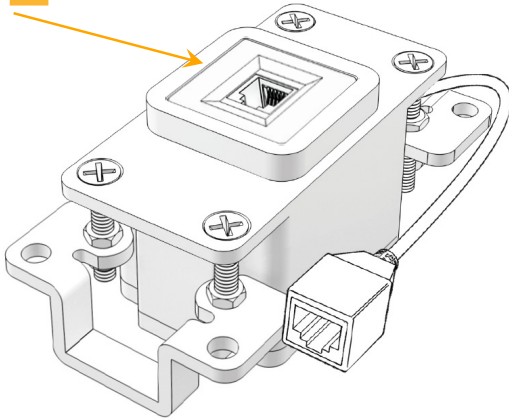

M-POWER-1T

AC POWER & DATA CONNECTIVITY SOLUTION

M-POWER-1T-12-B2AB

Specs:

Modules/Ports:

12 RJ 12

Distributed by

Mormax Company, Inc.

8 Westchester Plaza

Elmsford, NY 10523

914-699-0101

sales@mormax.com

mormax.com

12