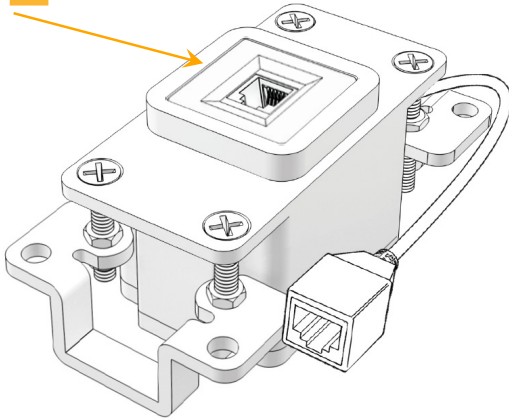

M-POWER-1T

AC POWER & DATA CONNECTIVITY SOLUTION

M-POWER-1T-12-APAB

Specs:

Modules/Ports:

12 RJ 12

Distributed by

Mormax Company, Inc.

8 Westchester Plaza

Elmsford, NY 10523

914-699-0101

sales@mormax.com

mormax.com

12