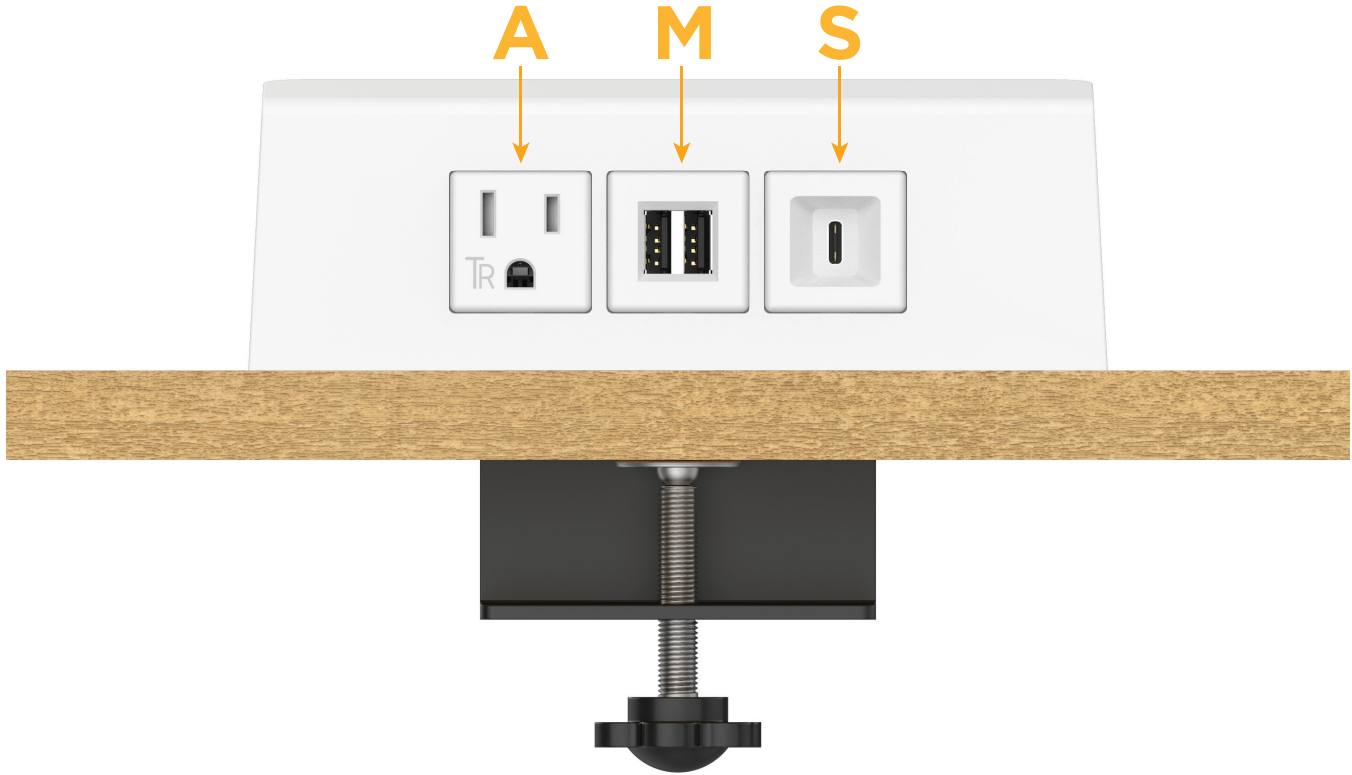

M-POWER-3T

AC POWER & DATA CONNECTIVITY SOLUTION

M-POWER-3TW-AMS-WADH

Distributed by

Mormax Company, Inc. 914-699-0101
8 Westchester Plaza sales@mormax.com
Elmsford, NY 10523 mormax.com

Metro Light & Power's line of power & data solutions features sophisticated design elements combined with ease of installation. Streamlined and compact, our range of desktop power & data hubs advances the state of the industry with their cutting edge look and feel. Our full line of power & data units is available in many finishes and configurations, in addition to a custom color and finish capability for our clients.

Desktop Hub Finish: **WHITE (ABS)**

Custom Finishes Available

M-POWER-3TW-AMS-WADH

Features:

Module/Port Options:

- **A** Tamper Resistant AC Receptacle
- **E** USB-A & USB-C (20W)
- **M** Double USB-A (Fast Charging Ports - 18W)
- **H** HDMI
- **6** CAT 6
- **12** RJ 12
- **X** Switched AC
- **Y** 3-Way Switch (Low Voltage)
- **V** USB-C (45W High Speed Charging Port)
- **S** USB-C (25W High Speed Charging Port)
- **R** Switched AC (Rocker Switch)

Plug:

- Supplied with Low Profile Flat 45° Angle 120 VAC Plug
- Optional Standard Straight 120 VAC Plug
- Optional Straight 120 VAC Pass-through Plug

- CLEAN, COMPACT DESIGN
- STREAMLINED
- QUICK, EASY INSTALLATION
- REAR-EXITING CORDS
- PLUG & PLAY
- 6' AC CORD & PLUG (FLAT PLUG STANDARD)
- CUSTOMIZABLE CONFIGURATIONS AND FINISHES
- UL LISTED FOR MOUNTING IN FURNITURE
- 15A