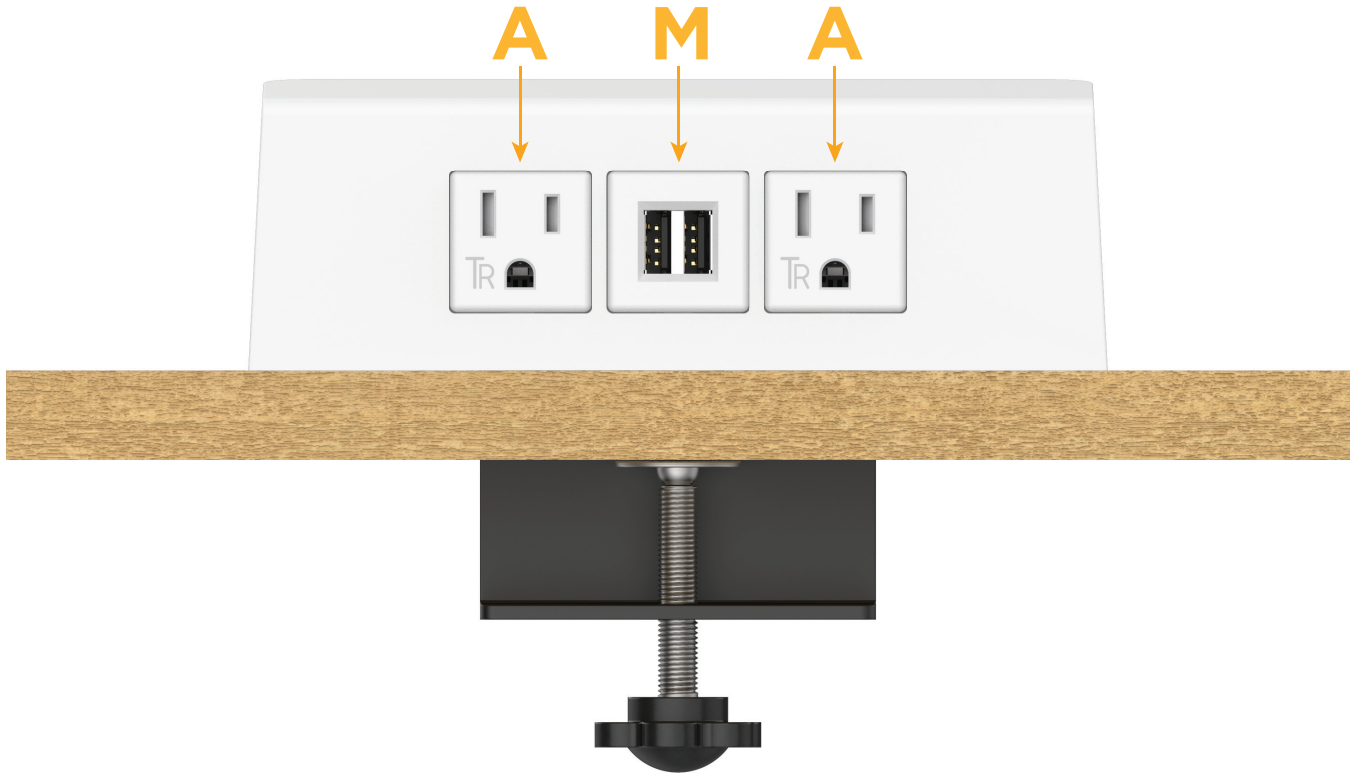

Desktop Hub Finish: **WHITE (ABS)**

Custom Finishes Available

M-POWER-3TW-AMA-WADH

Features:

Module/Port Options:

- A** Tamper Resistant AC Receptacle
- E** USB-A & USB-C (20W)
- M** Double USB-A (Fast Charging Ports - 18W)
- H** HDMI
- 6** CAT 6
- 12** RJ 12
- X** Switched AC
- Y** 3-Way Switch (Low Voltage)
- V** USB-C (45W High Speed Charging Port)
- S** USB-C (25W High Speed Charging Port)
- R** Switched AC (Rocker Switch)

Plug:

- Supplied with Low Profile Flat 45° Angle 120 VAC Plug
- Optional Standard Straight 120 VAC Plug
- Optional Straight 120 VAC Pass-through Plug

- CLEAN, COMPACT DESIGN
- STREAMLINED
- QUICK, EASY INSTALLATION
- REAR-EXITING CORDS
- PLUG & PLAY
- 6' AC CORD & PLUG (FLAT PLUG STANDARD)
- CUSTOMIZABLE CONFIGURATIONS AND FINISHES
- UL LISTED FOR MOUNTING IN FURNITURE
- 15A

- A** Tamper Resistant AC Receptacle
- M** Double USB-A (Fast Charging Ports - 18W)