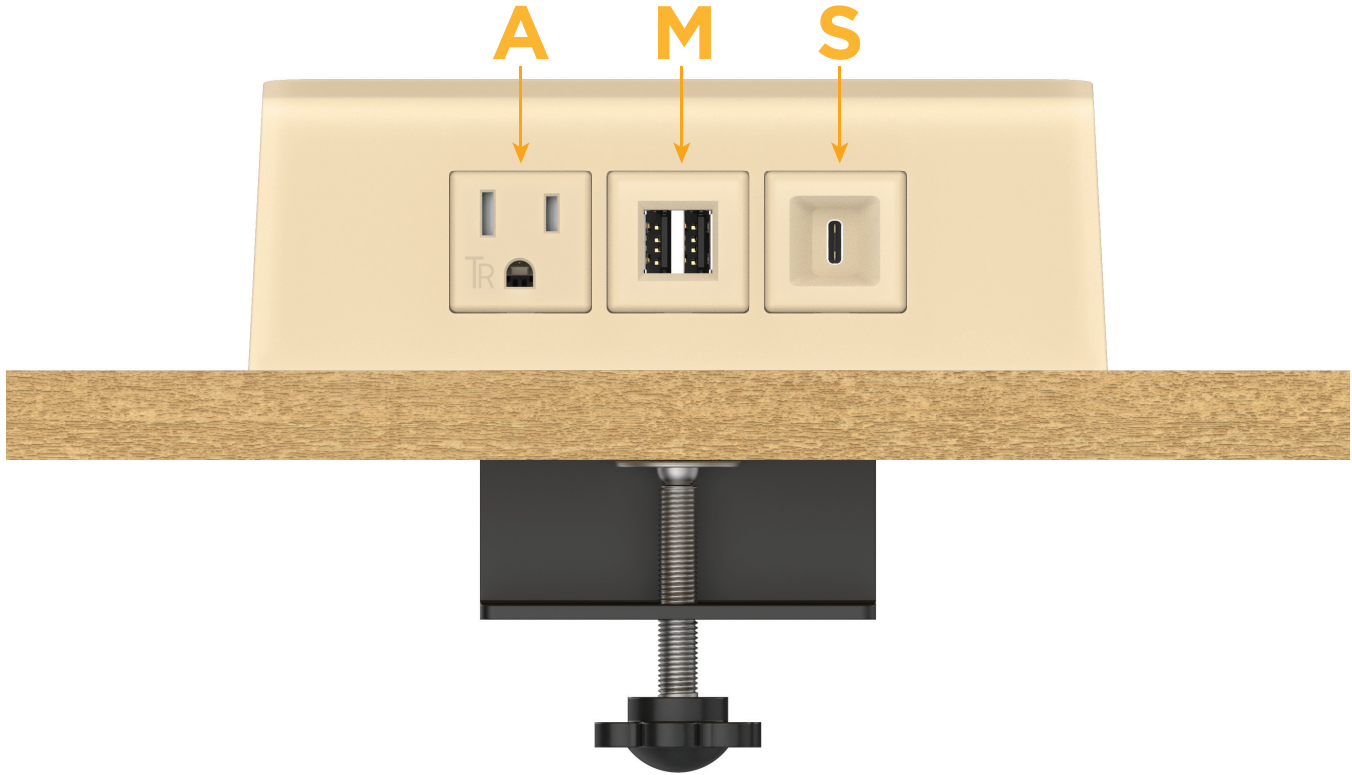

Desktop Hub Finish: **UNICOLOR™ SAND (ABS)**

Custom Finishes Available

M-POWER-3TT2-AMS-T2ADH

Features:

Module/Port Options:

- A** Tamper Resistant AC Receptacle
- E** USB-A & USB-C (20W)
- M** Double USB-A (Fast Charging Ports - 18W)
- H** HDMI
- 6** CAT 6
- 12** RJ 12
- X** Switched AC
- Y** 3-Way Switch (Low Voltage)
- V** USB-C (45W High Speed Charging Port)
- S** USB-C (25W High Speed Charging Port)
- R** Switched AC (Rocker Switch)

Plug:

- Supplied with Low Profile Flat 45° Angle 120 VAC Plug
- Optional Standard Straight 120 VAC Plug
- Optional Straight 120 VAC Pass-through Plug

- CLEAN, COMPACT DESIGN
- STREAMLINED
- QUICK, EASY INSTALLATION
- REAR-EXITING CORDS
- PLUG & PLAY
- 6' AC CORD & PLUG (FLAT PLUG STANDARD)
- CUSTOMIZABLE CONFIGURATIONS AND FINISHES
- UL LISTED FOR MOUNTING IN FURNITURE
- 15A

- A** Tamper Resistant AC Receptacle
- M** Double USB-A (Fast Charging Ports - 18W)
- S** USB-C (25W High Speed Charging Port)