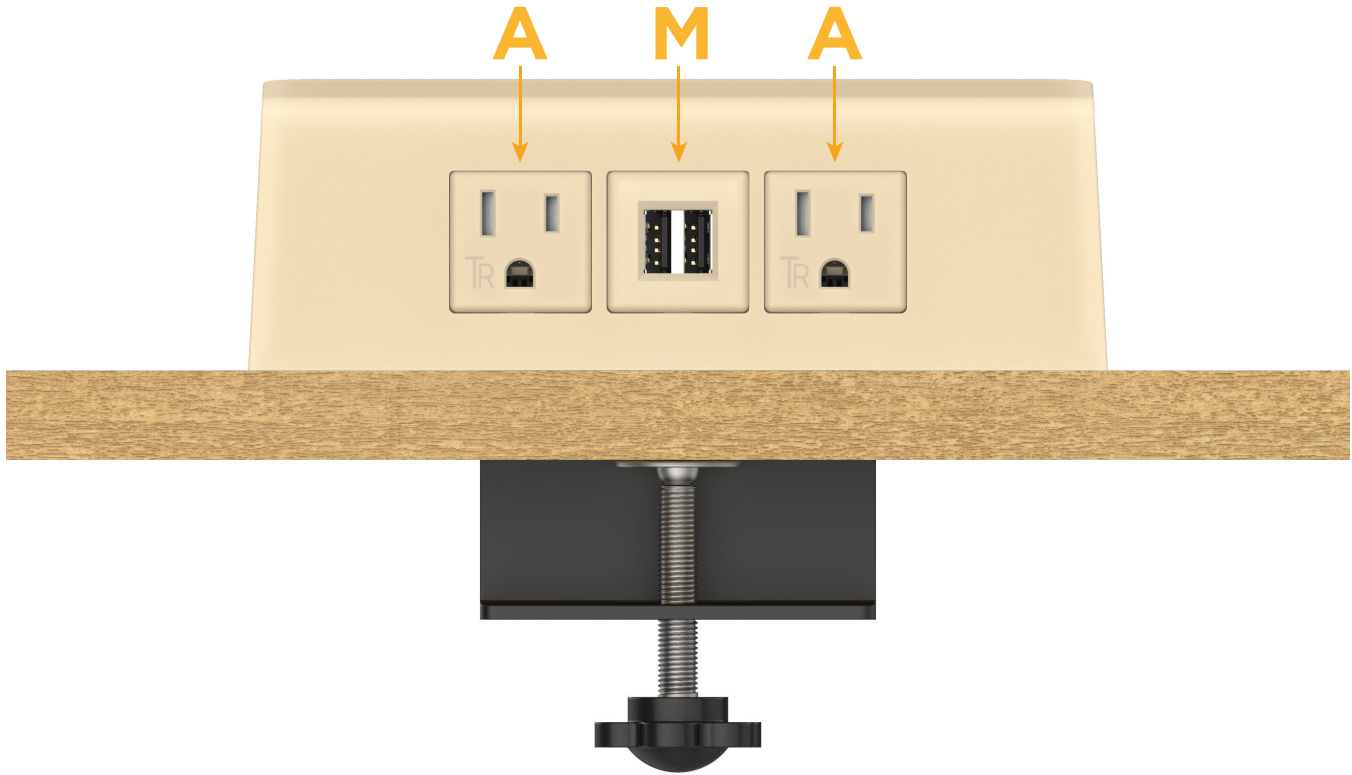

Desktop Hub Finish: **UNICOLOR™ SAND (ABS)**

Custom Finishes Available

M-POWER-3TT2-AMA-T2ADH

Features:

Module/Port Options:

- A** Tamper Resistant AC Receptacle
- E** USB-A & USB-C (20W)
- M** Double USB-A (Fast Charging Ports - 18W)
- H** HDMI
- 6** CAT 6
- 12** RJ 12
- X** Switched AC
- Y** 3-Way Switch (Low Voltage)
- V** USB-C (45W High Speed Charging Port)
- S** USB-C (25W High Speed Charging Port)
- R** Switched AC (Rocker Switch)

Plug:

- Supplied with Low Profile Flat 45° Angle 120 VAC Plug
- Optional Standard Straight 120 VAC Plug
- Optional Straight 120 VAC Pass-through Plug

- CLEAN, COMPACT DESIGN
- STREAMLINED
- QUICK, EASY INSTALLATION
- REAR-EXITING CORDS
- PLUG & PLAY
- 6' AC CORD & PLUG (FLAT PLUG STANDARD)
- CUSTOMIZABLE CONFIGURATIONS AND FINISHES
- UL LISTED FOR MOUNTING IN FURNITURE
- 15A

- A Tamper Resistant AC Receptacle
- M Double USB-A (Fast Charging Ports - 18W)