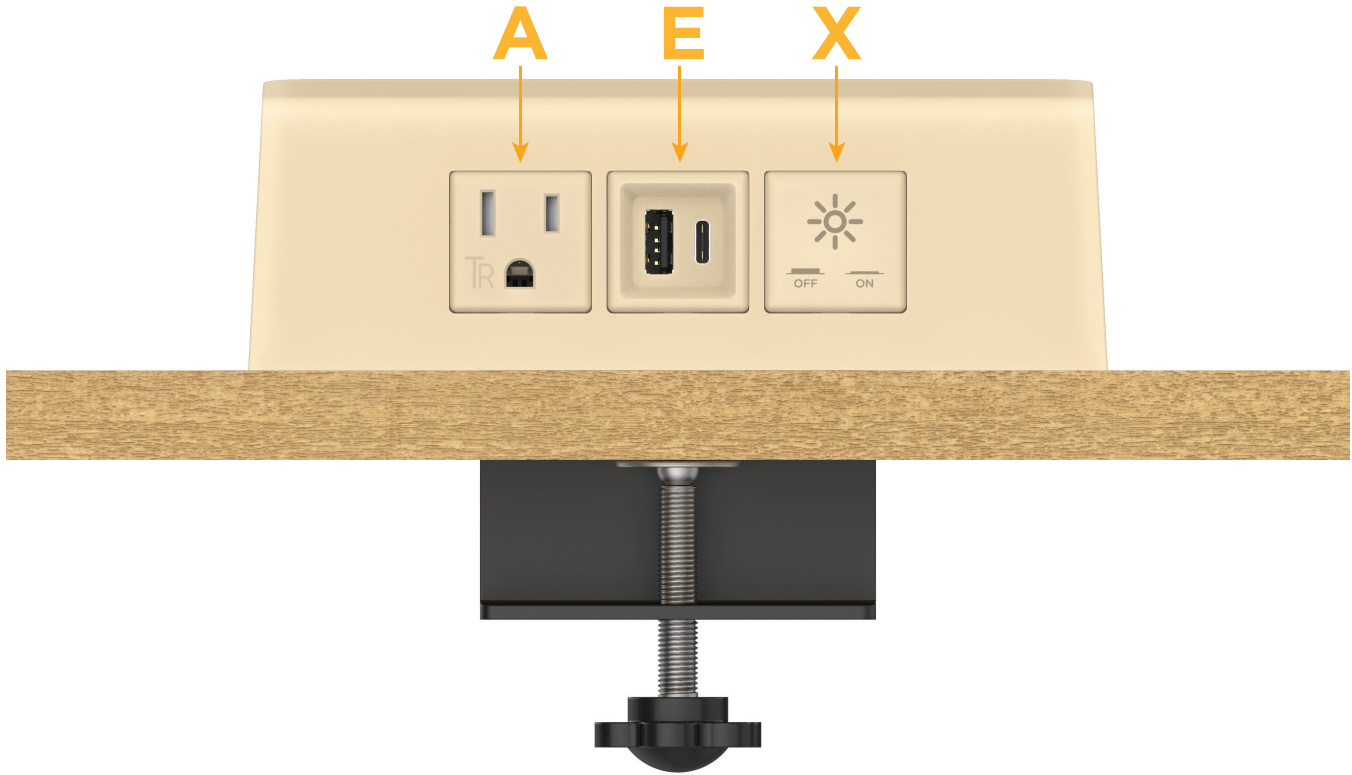

M-POWER-3T

AC POWER & DATA CONNECTIVITY SOLUTION

M-POWER-3TT2-AEX-T2ADH

Distributed by

Mormax Company, Inc. 914-699-0101
8 Westchester Plaza sales@mormax.com
Elmsford, NY 10523 mormax.com

Metro Light & Power's line of power & data solutions features sophisticated design elements combined with ease of installation. Streamlined and compact, our range of desktop power & data hubs advances the state of the industry with their cutting edge look and feel. Our full line of power & data units is available in many finishes and configurations, in addition to a custom color and finish capability for our clients.

Desktop Hub Finish: **UNICOLOR™ SAND (ABS)**

Custom Finishes Available

M-POWER-3TT2-AEX-T2ADH

Features:

Module/Port Options:

- **A** Tamper Resistant AC Receptacle
- **E** USB-A & USB-C (20W)
- **M** Double USB-A (Fast Charging Ports - 18W)
- **H** HDMI
- **6** CAT 6
- **12** RJ 12
- **X** Switched AC
- **Y** 3-Way Switch (Low Voltage)
- **V** USB-C (45W High Speed Charging Port)
- **S** USB-C (25W High Speed Charging Port)
- **R** Switched AC (Rocker Switch)

Plug:

- Supplied with Low Profile Flat 45° Angle 120 VAC Plug
- Optional Standard Straight 120 VAC Plug
- Optional Straight 120 VAC Pass-through Plug

- CLEAN, COMPACT DESIGN
- STREAMLINED
- QUICK, EASY INSTALLATION
- REAR-EXITING CORDS
- PLUG & PLAY
- 6' AC CORD & PLUG (FLAT PLUG STANDARD)
- CUSTOMIZABLE CONFIGURATIONS AND FINISHES
- UL LISTED FOR MOUNTING IN FURNITURE
- 15A