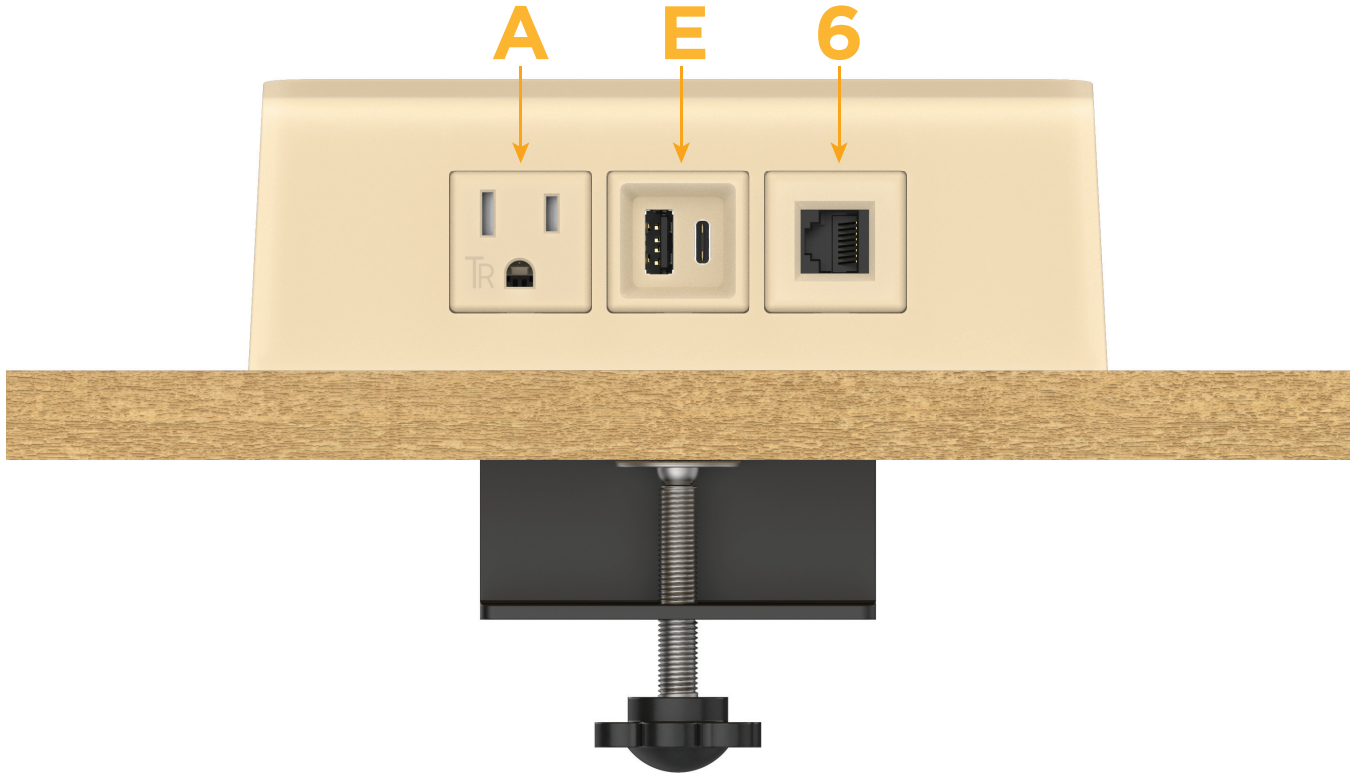

M-POWER-3T

AC POWER & DATA CONNECTIVITY SOLUTION

M-POWER-3TT2-AE6-T2ADH

Distributed by

Mormax Company, Inc. 914-699-0101
8 Westchester Plaza sales@mormax.com
Elmsford, NY 10523 mormax.com

Metro Light & Power's line of power & data solutions features sophisticated design elements combined with ease of installation. Streamlined and compact, our range of desktop power & data hubs advances the state of the industry with their cutting edge look and feel. Our full line of power & data units is available in many finishes and configurations, in addition to a custom color and finish capability for our clients.

Desktop Hub Finish: **UNICOLOR™ SAND (ABS)**

Custom Finishes Available

M-POWER-3TT2-AE6-T2ADH

Features:

Module/Port Options:

- **A** Tamper Resistant AC Receptacle
- **E** USB-A & USB-C (20W)
- **M** Double USB-A (Fast Charging Ports - 18W)
- **H** HDMI
- **6** CAT 6
- **12** RJ 12
- **X** Switched AC
- **Y** 3-Way Switch (Low Voltage)
- **V** USB-C (45W High Speed Charging Port)
- **S** USB-C (25W High Speed Charging Port)
- **R** Switched AC (Rocker Switch)

Plug:

- Supplied with Low Profile Flat 45° Angle 120 VAC Plug
- Optional Standard Straight 120 VAC Plug
- Optional Straight 120 VAC Pass-through Plug

- CLEAN, COMPACT DESIGN
- STREAMLINED
- QUICK, EASY INSTALLATION
- REAR-EXITING CORDS
- PLUG & PLAY
- 6' AC CORD & PLUG (FLAT PLUG STANDARD)
- CUSTOMIZABLE CONFIGURATIONS AND FINISHES
- UL LISTED FOR MOUNTING IN FURNITURE
- 15A