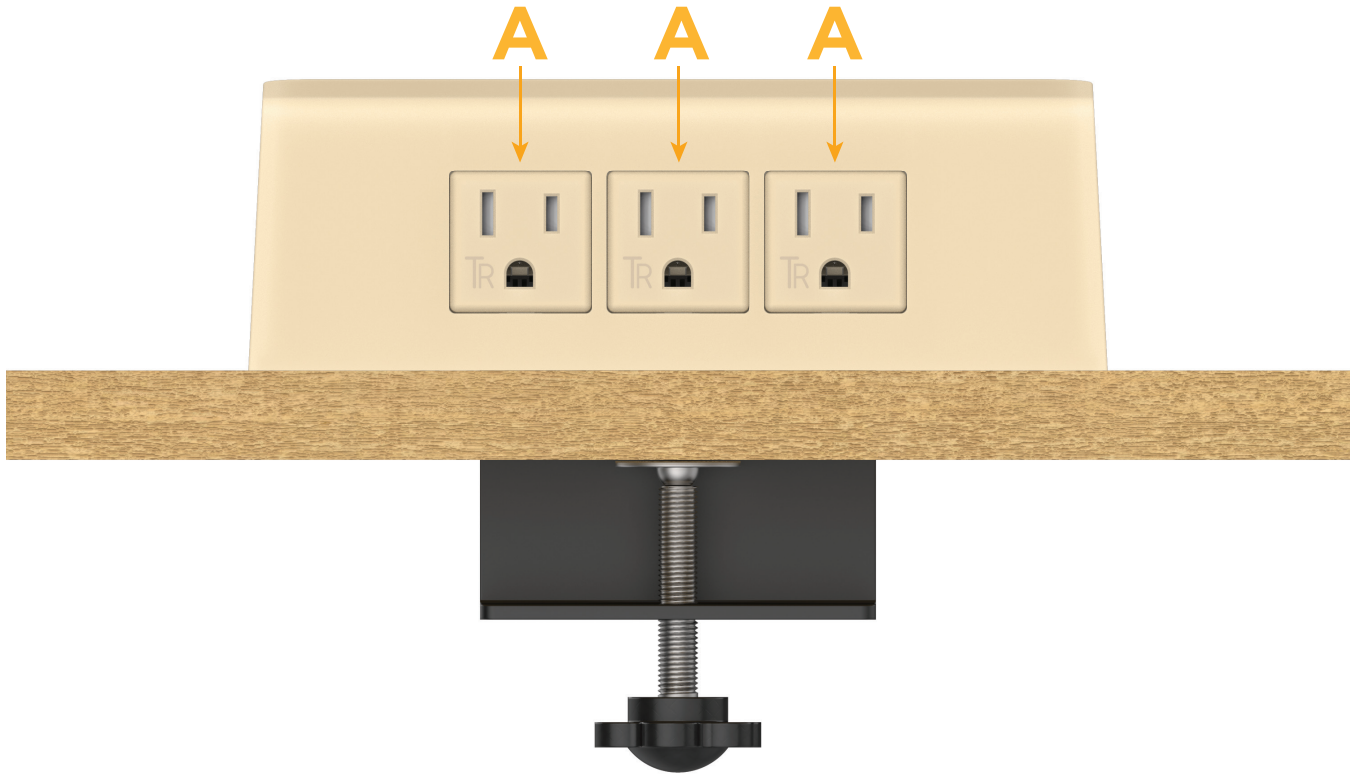

M-POWER-3T

AC POWER & DATA CONNECTIVITY SOLUTION

M-POWER-3TT2-AAA-T2ADH

Distributed by

Mormax Company, Inc. 914-699-0101
8 Westchester Plaza sales@mormax.com
Elmsford, NY 10523 mormax.com

Metro Light & Power's line of power & data solutions features sophisticated design elements combined with ease of installation. Streamlined and compact, our range of desktop power & data hubs advances the state of the industry with their cutting edge look and feel. Our full line of power & data units is available in many finishes and configurations, in addition to a custom color and finish capability for our clients.

Desktop Hub Finish: **UNICOLOR™ SAND (ABS)**

Custom Finishes Available

M-POWER-3TT2-AAA-T2ADH

Features:

Module/Port Options:

- **A** Tamper Resistant AC Receptacle
- **E** USB-A & USB-C (20W)
- **M** Double USB-A (Fast Charging Ports - 18W)
- **H** HDMI
- **6** CAT 6
- **12** RJ 12
- **X** Switched AC
- **Y** 3-Way Switch (Low Voltage)
- **V** USB-C (45W High Speed Charging Port)
- **S** USB-C (25W High Speed Charging Port)
- **R** Switched AC (Rocker Switch)

Plug:

- Supplied with Low Profile Flat 45° Angle 120 VAC Plug
- Optional Standard Straight 120 VAC Plug
- Optional Straight 120 VAC Pass-through Plug

- CLEAN, COMPACT DESIGN
- STREAMLINED
- QUICK, EASY INSTALLATION
- REAR-EXITING CORDS
- PLUG & PLAY
- 6' AC CORD & PLUG (FLAT PLUG STANDARD)
- CUSTOMIZABLE CONFIGURATIONS AND FINISHES
- UL LISTED FOR MOUNTING IN FURNITURE
- 15A