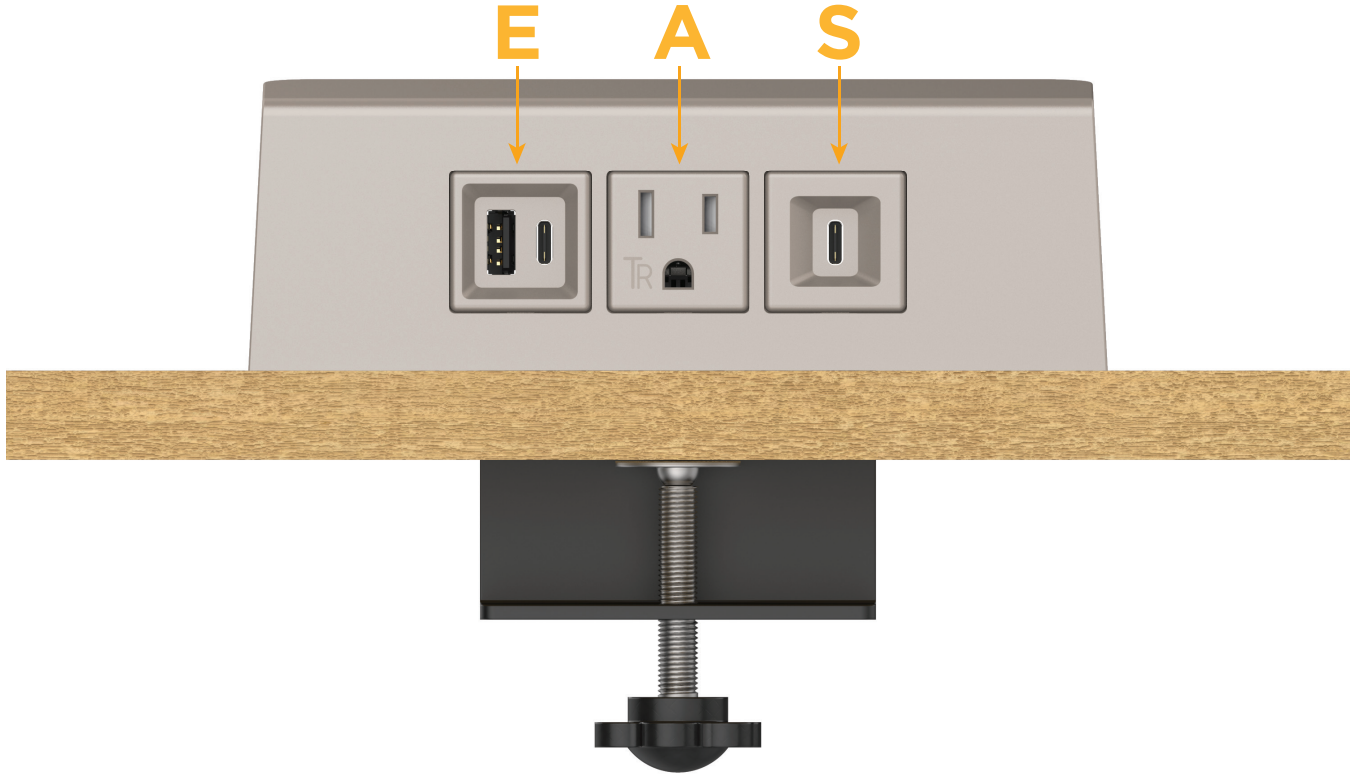

Desktop Hub Finish: UNICOLOR™ SATIN NICKEL (ABS)

Custom Finishes Available

M-POWER-3TS2-EAS-S2ADH

Features:

Module/Port Options:

- A** Tamper Resistant AC Receptacle
- E** USB-A & USB-C (20W)
- M** Double USB-A (Fast Charging Ports - 18W)
- H** HDMI
- 6** CAT 6
- 12** RJ 12
- X** Switched AC
- Y** 3-Way Switch (Low Voltage)
- V** USB-C (45W High Speed Charging Port)
- S** USB-C (25W High Speed Charging Port)
- R** Switched AC (Rocker Switch)

Plug:

- Supplied with Low Profile Flat 45° Angle 120 VAC Plug
- Optional Standard Straight 120 VAC Plug
- Optional Straight 120 VAC Pass-through Plug

- CLEAN, COMPACT DESIGN
- STREAMLINED
- QUICK, EASY INSTALLATION
- REAR-EXITING CORDS
- PLUG & PLAY
- 6' AC CORD & PLUG (FLAT PLUG STANDARD)
- CUSTOMIZABLE CONFIGURATIONS AND FINISHES
- UL LISTED FOR MOUNTING IN FURNITURE
- 15A

- E** USB-A & USB-C (20W)
- A** Tamper Resistant AC Receptacle
- S** USB-C (25W High Speed Charging Port)