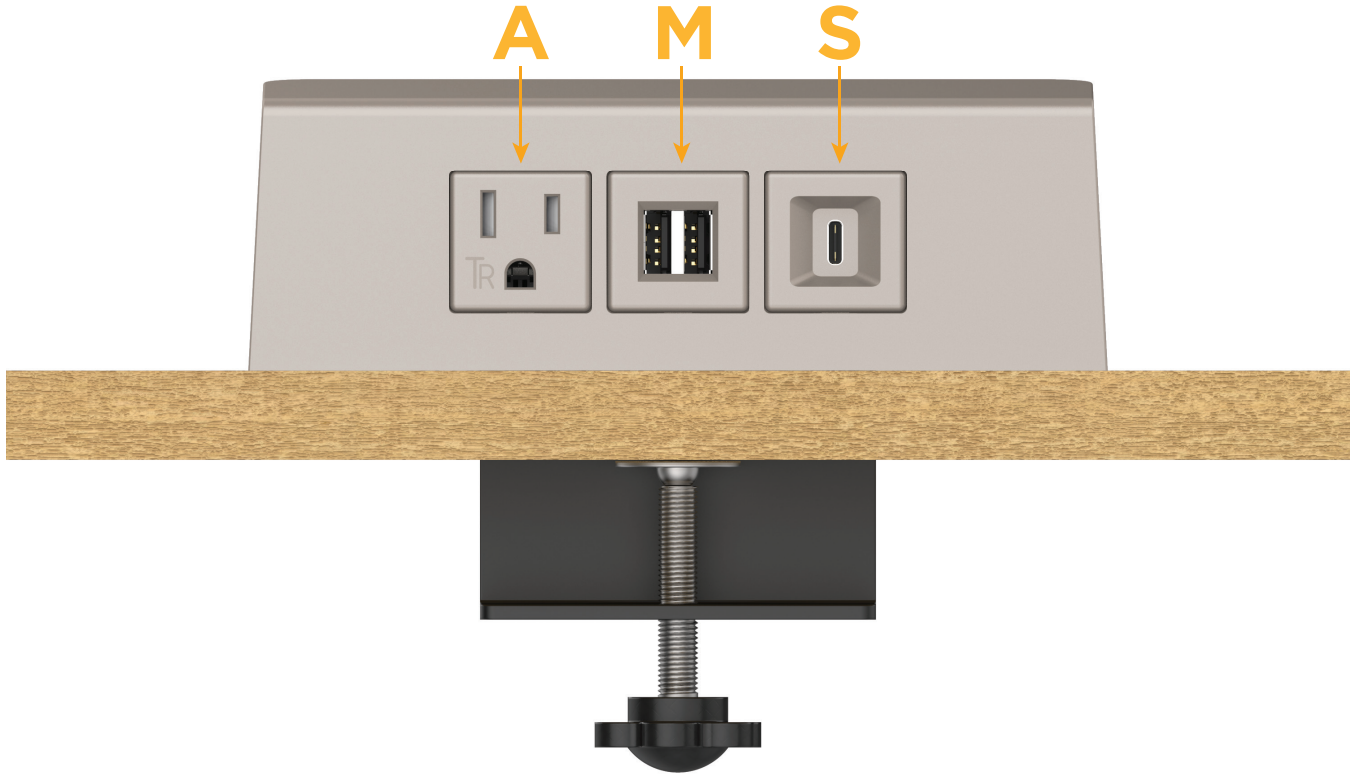

M-POWER-3T

AC POWER & DATA CONNECTIVITY SOLUTION

M-POWER-3TS2-AMS-S2ADH

Distributed by

Mormax Company, Inc. 914-699-0101
8 Westchester Plaza sales@mormax.com
Elmsford, NY 10523 mormax.com

Metro Light & Power's line of power & data solutions features sophisticated design elements combined with ease of installation. Streamlined and compact, our range of desktop power & data hubs advances the state of the industry with their cutting edge look and feel. Our full line of power & data units is available in many finishes and configurations, in addition to a custom color and finish capability for our clients.

Desktop Hub Finish: UNICOLOR™ SATIN NICKEL (ABS)

Custom Finishes Available M-POWER-3TS2-AMS-S2ADH

Features:

Module/Port Options:

- **A** Tamper Resistant AC Receptacle
- **E** USB-A & USB-C (20W)
- **M** Double USB-A (Fast Charging Ports - 18W)
- **H** HDMI
- **6** CAT 6
- **12** RJ 12
- **X** Switched AC
- **Y** 3-Way Switch (Low Voltage)
- **V** USB-C (45W High Speed Charging Port)
- **S** USB-C (25W High Speed Charging Port)
- **R** Switched AC (Rocker Switch)

Plug:

- Supplied with Low Profile Flat 45° Angle 120 VAC Plug
- Optional Standard Straight 120 VAC Plug
- Optional Straight 120 VAC Pass-through Plug

- CLEAN, COMPACT DESIGN
- STREAMLINED
- QUICK, EASY INSTALLATION
- REAR-EXITING CORDS
- PLUG & PLAY
- 6' AC CORD & PLUG (FLAT PLUG STANDARD)
- CUSTOMIZABLE CONFIGURATIONS AND FINISHES
- UL LISTED FOR MOUNTING IN FURNITURE
- 15A