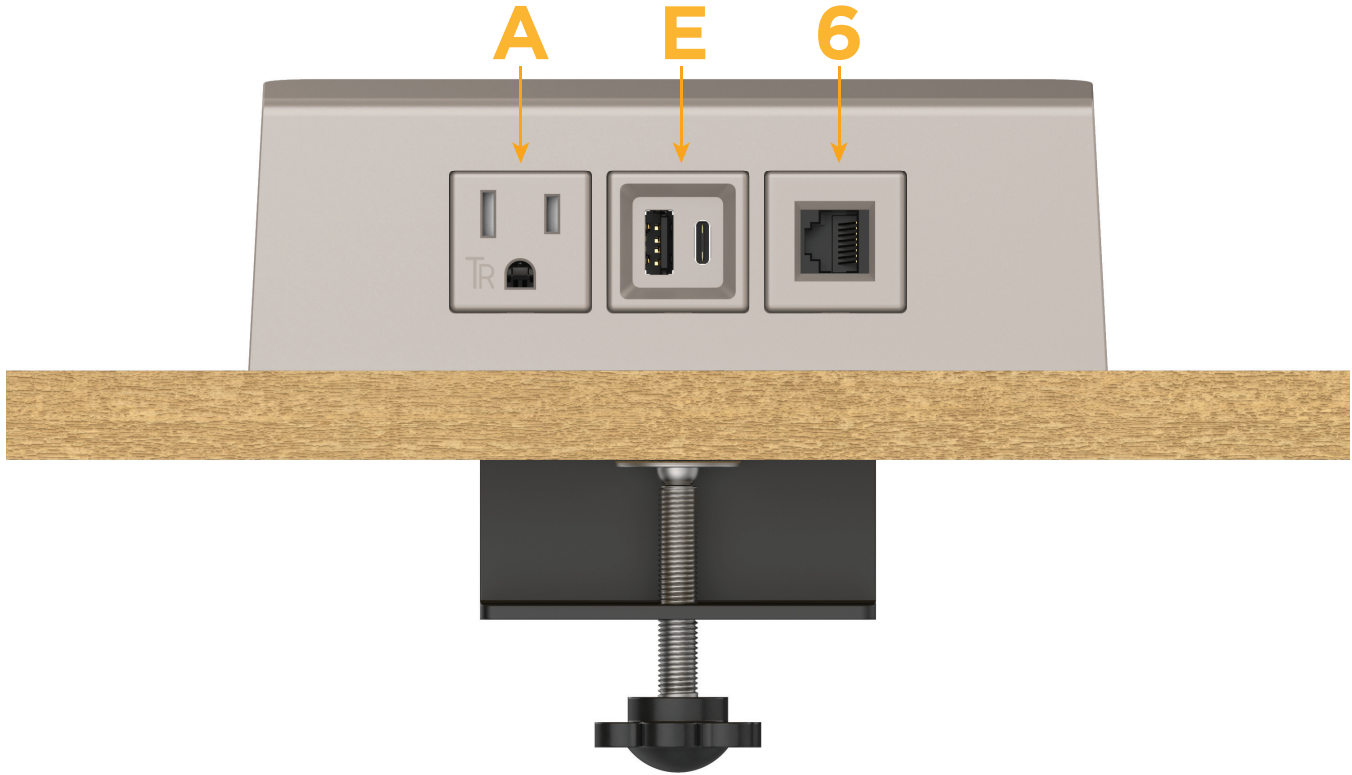

Desktop Hub Finish: UNICOLOR™ SATIN NICKEL (ABS)

Custom Finishes Available

M-POWER-3TS2-AE6-S2ADH

Features:

Module/Port Options:

- A** Tamper Resistant AC Receptacle
- E** USB-A & USB-C (20W)
- M** Double USB-A (Fast Charging Ports - 18W)
- H** HDMI
- 6** CAT 6
- 12** RJ 12
- X** Switched AC
- Y** 3-Way Switch (Low Voltage)
- V** USB-C (45W High Speed Charging Port)
- S** USB-C (25W High Speed Charging Port)
- R** Switched AC (Rocker Switch)

Plug:

- Supplied with Low Profile Flat 45° Angle 120 VAC Plug
- Optional Standard Straight 120 VAC Plug
- Optional Straight 120 VAC Pass-through Plug

- CLEAN, COMPACT DESIGN
- STREAMLINED
- QUICK, EASY INSTALLATION
- REAR-EXITING CORDS
- PLUG & PLAY
- 6' AC CORD & PLUG (FLAT PLUG STANDARD)
- CUSTOMIZABLE CONFIGURATIONS AND FINISHES
- UL LISTED FOR MOUNTING IN FURNITURE
- 15A

- A Tamper Resistant AC Receptacle
- E USB-A & USB-C (20W)
- 6 CAT 6